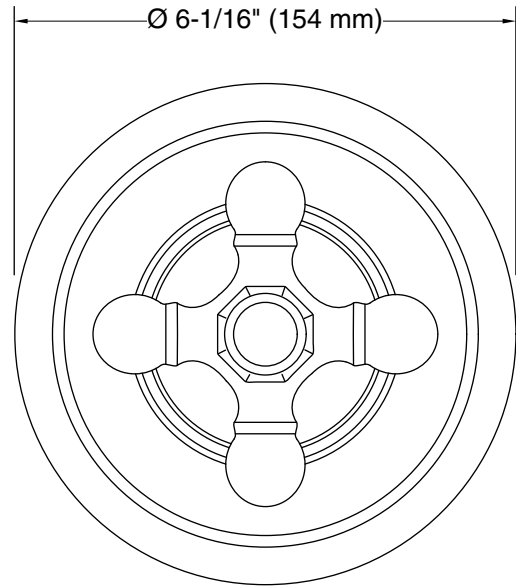

Technical Information

All product dimensions are nominal.

Notes

Install this product according to the installation instructions.

ADA compliant when installed to the specific requirements of these regulations.