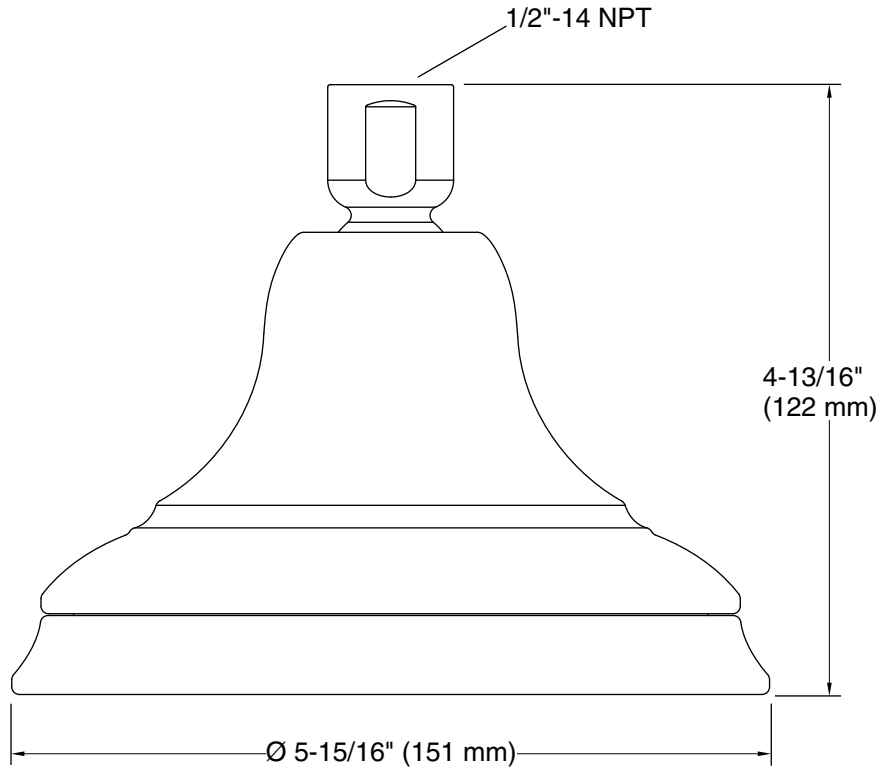

Features

- Single-function showerhead with 66 nozzle 5-15/16" (151 mm) diameter sprayface
- Optimized sprayface for maximum performance
- MasterClean™ sprayface features an easy-to-clean surface that withstands mineral buildup
- 2.5 gpm (9.5 lpm) maximum flow rate

Technology

- Katalyst™ air-induction technology infuses water with air, creating bigger drops for a more powerful spray

Installation

- 1/2 -14 NPT connection

Codes/Standards

ASME A112.18.1/CSA B125.1
DOE - Energy Policy Act 1992

Technical Information

All product dimensions are nominal.

Showerhead/Body Spray:

Rated maximum flow: 2.5 gal/min (9.5 l/min)

Notes

Install this product according to the installation guide.