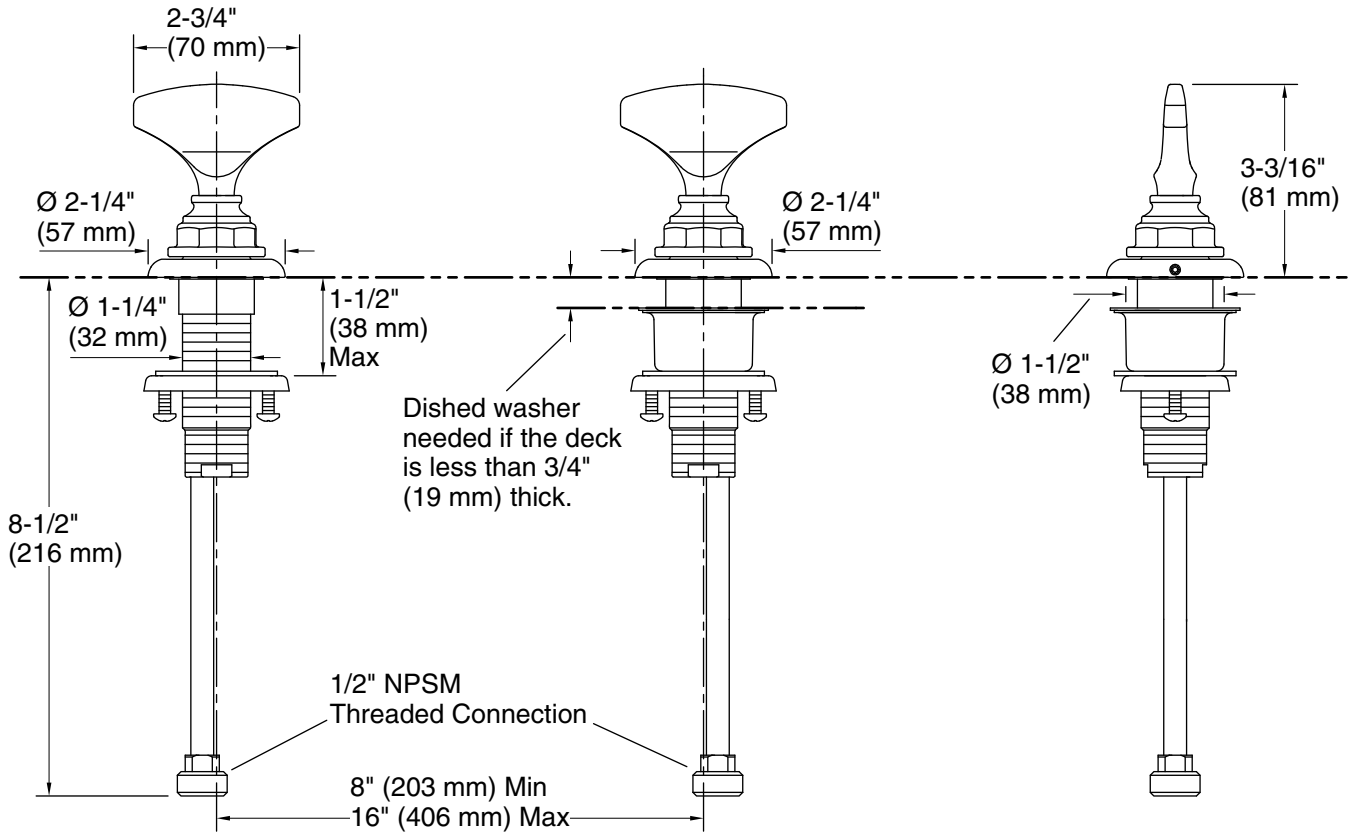

THE BOLD LOOK
OF **KOHLER®**

KOHLER Faucets Nero Marquina T-handle bathroom sink faucet handles
Artifacts®
K-98068-6NRO

Technical Information

All product dimensions are nominal.

Notes

Install this product according to the installation instructions.