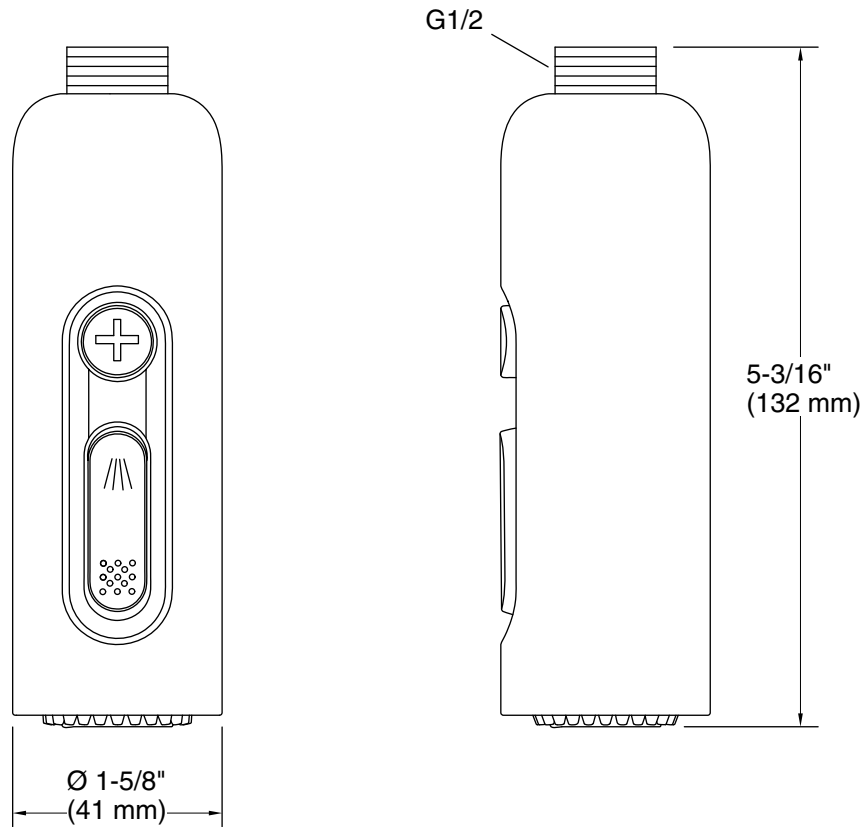

Features

- Multifunction handshower offers two spray options.
- Sweep® spray provides a wide massage stream of fine droplets with moderate pressure.
- Cloud spray experience restores with a thick cloud of silky, super-fine water droplets.
- MasterClean™ sprayface features an easy-to-clean surface that withstands mineral buildup.
- Optimized sprayface for maximum performance.
- 2.5 gpm (9.5 lpm) maximum flow rate at 45 psi (3.1 bar).

Material

- Premium material construction for durability and reliability.
- KOHLER finishes resist corrosion and tarnishing.

Installation

- G 1/2 inlet connection.
- Requires shower hose (sold separately).
- Requires wand handshower holder or ceiling-mount dual shower arm (sold separately).
- Not recommended for use with a standard handshower holder.

Recommended Products/Accessories

- K-23723 Faucet cleaner
- K-26305 Ceiling-mount single-function dual rainhead arm

Codes/Standards

ASME A112.18.1/CSA B125.1
DOE - Energy Policy Act 1992

KOHLER® Faucet Lifetime Limited Warranty

Technical Information

All product dimensions are nominal.

Handshower:

Rated maximum flow: 2.5 gal/min (9.5 l/min)
Pressure: 45 psi (3.1 bar)