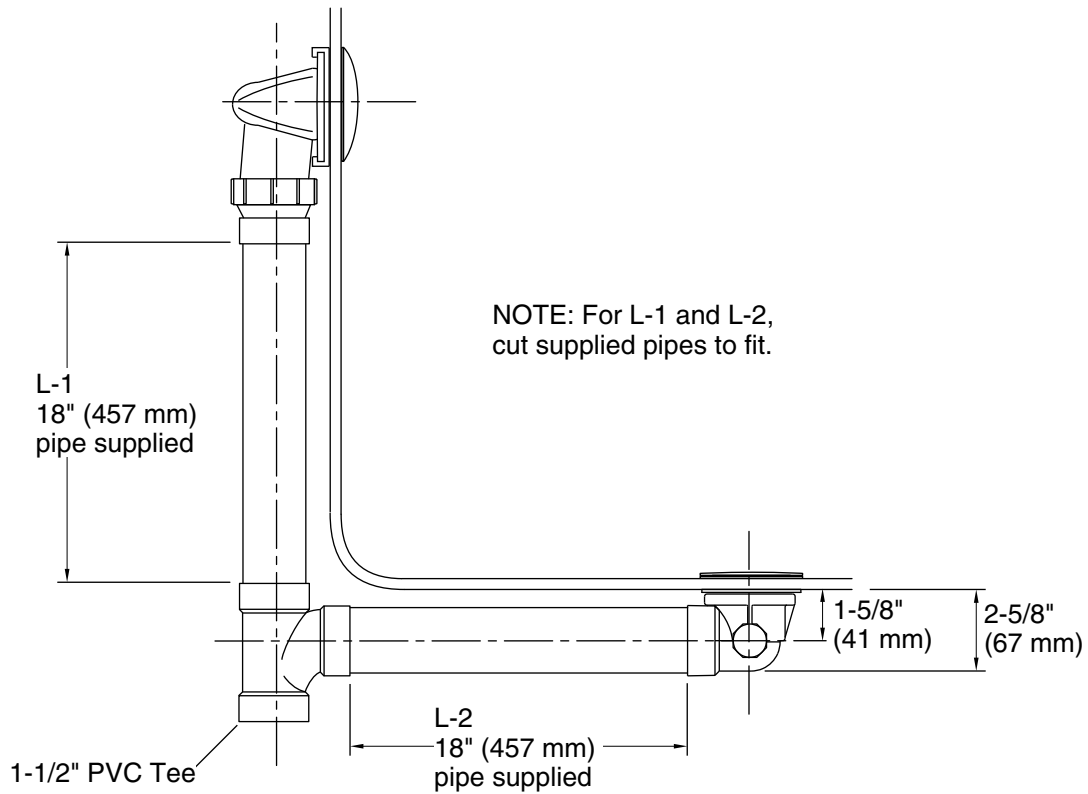

Features

- No internal linkages, reducing the chance of clogs in the overflow pipe.
- Ball-joint construction for easy installation.
- Includes toe-activated closing, and PVC tee and pipe.
- For use with Elevance™, Archer™, Underscore®, Rêve™, and Parity™ baths and whirlpools.

Material

- Schedule 40 PVC with metal overflow cover.
- KOHLER finishes resist corrosion and tarnishing.

Installation

- Above- or through-floor installation.

Recommended Products/Accessories

K-23726 Drain treatment
K-23723 Faucet cleaner

Technical Information

All product dimensions are nominal.