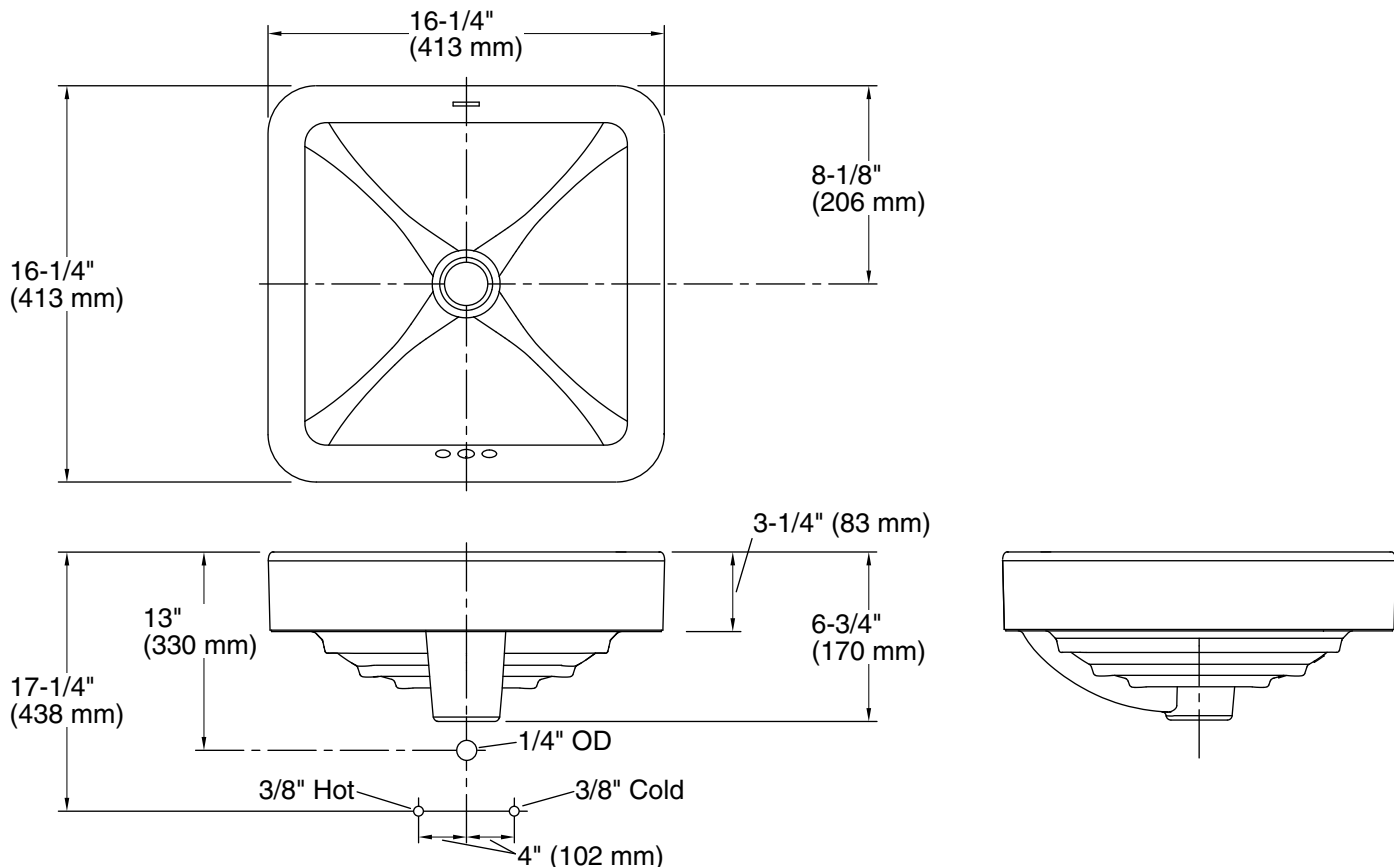

Features

- No faucet holes; requires wall- or counter-mount faucet

Material

- Vitreous china

Installation

- Drop-in or vessel

Recommended Products/Accessories

- K-23726 Drain treatment
- K-23725 Cast iron cleaner

Color	Code	Description
	0	White
	96	Biscuit
	7	Black Black™

Technical Information

All product dimensions are nominal.

Bowl configuration:	Single
Installation:	Vessel
Bowl area (Only):	Length: 15-3/4" (400 mm) Width: 15-3/4" (400 mm) Water depth: 3-3/4" (95 mm)
Drain hole:	1-3/4" (44 mm)
Template:	1144642-7, required, included