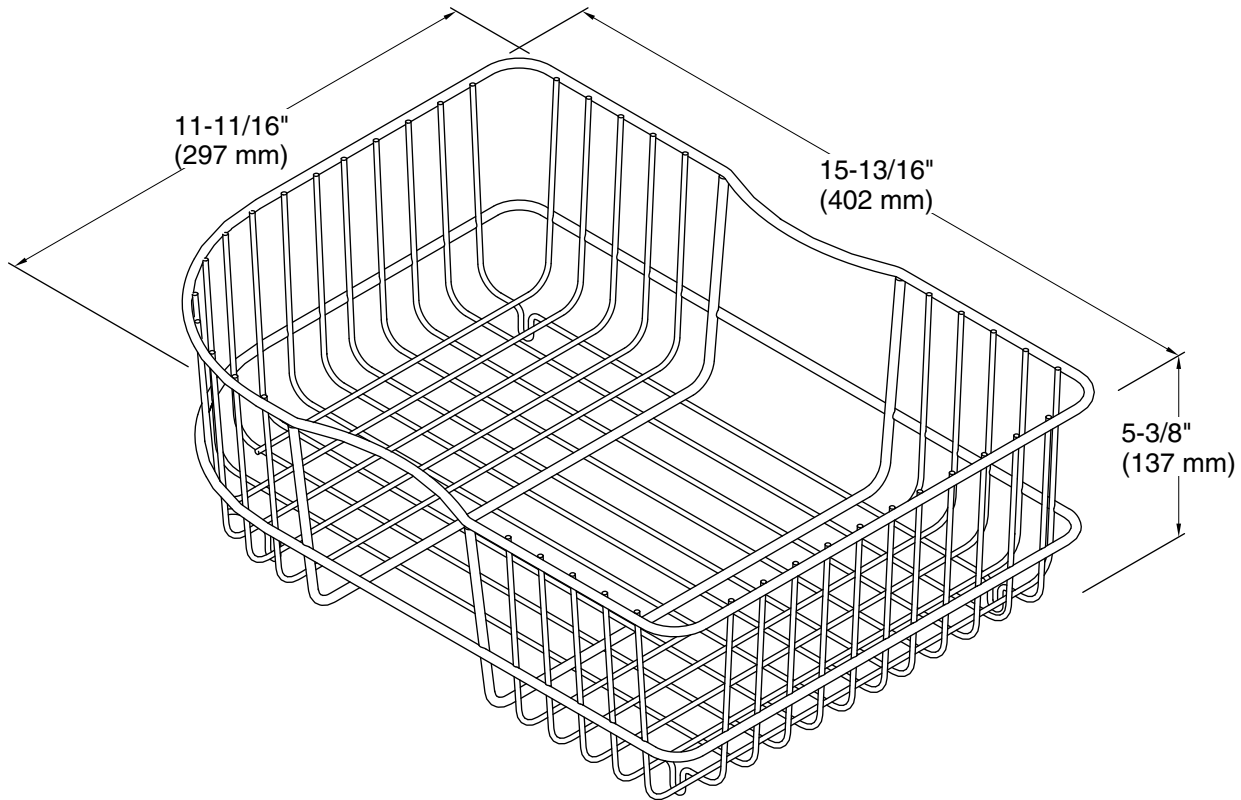

Technical Information

All product dimensions are nominal.

Material: Stainless Steel