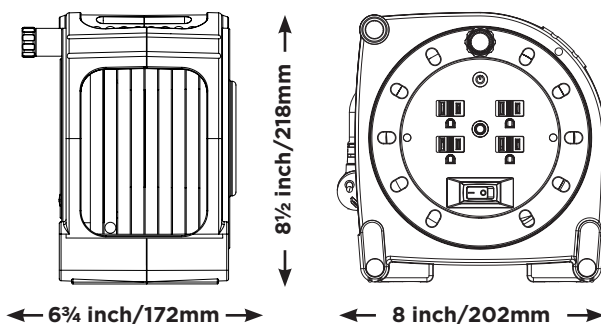

Line Diagrams

North & South American Sales Office

3010 Claymoore Park Dr
Houston, Texas 77043, USA

Tel: +1 281 978 2509
E-mail: us_sales@luceco.com

www.masterplug.com