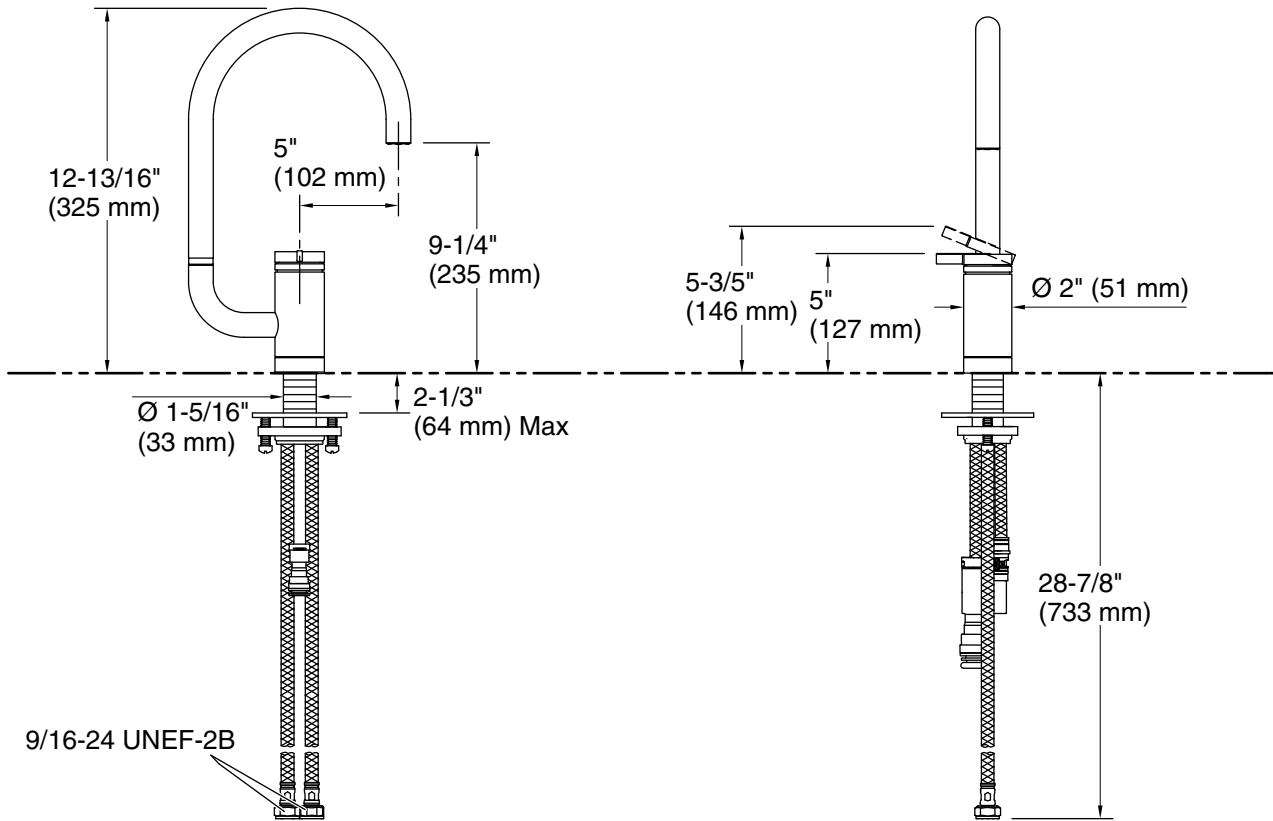

7-13-2024 20:35 - US

THE BOLD LOOK
OF **KOHLER**®

Technical Information

All product dimensions are nominal.

Faucet:

Flow rate: 1.5 gal/min (5.7 l/min)

Drain included: No

Spout:

Spout reach: 8" (203 mm)

Notes

Install this product according to the installation instructions.

ADA, CSA B651 compliant when installed to the specific requirements of these regulations.