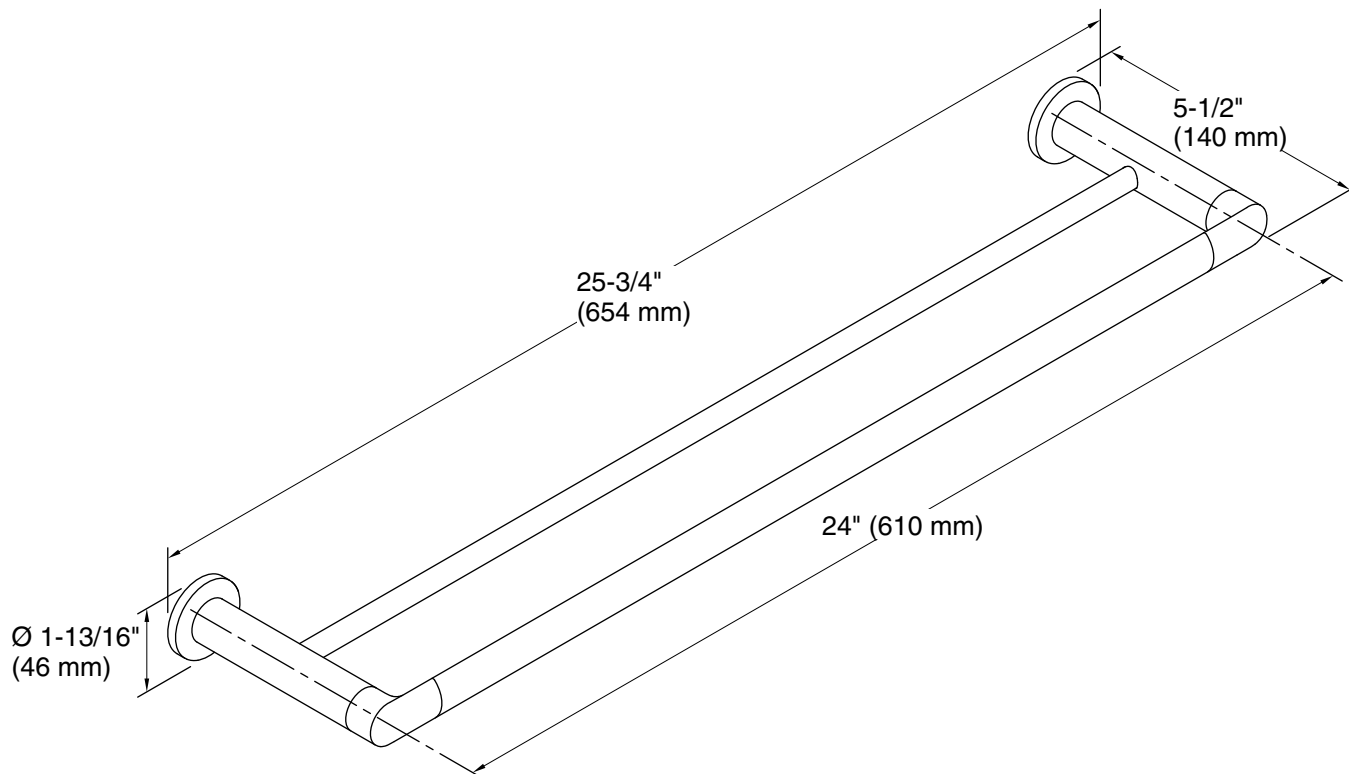

Technical Information

All product dimensions are nominal.

Material: Zinc, Stainless Steel

Notes

Install this product according to the installation instructions.

CAUTION: Risk of personal injury. Do not install these products in any area where they are likely to be used inadvertently as a grab bar or support bar. These products are not designed or intended for use as a grab bar or support bar.