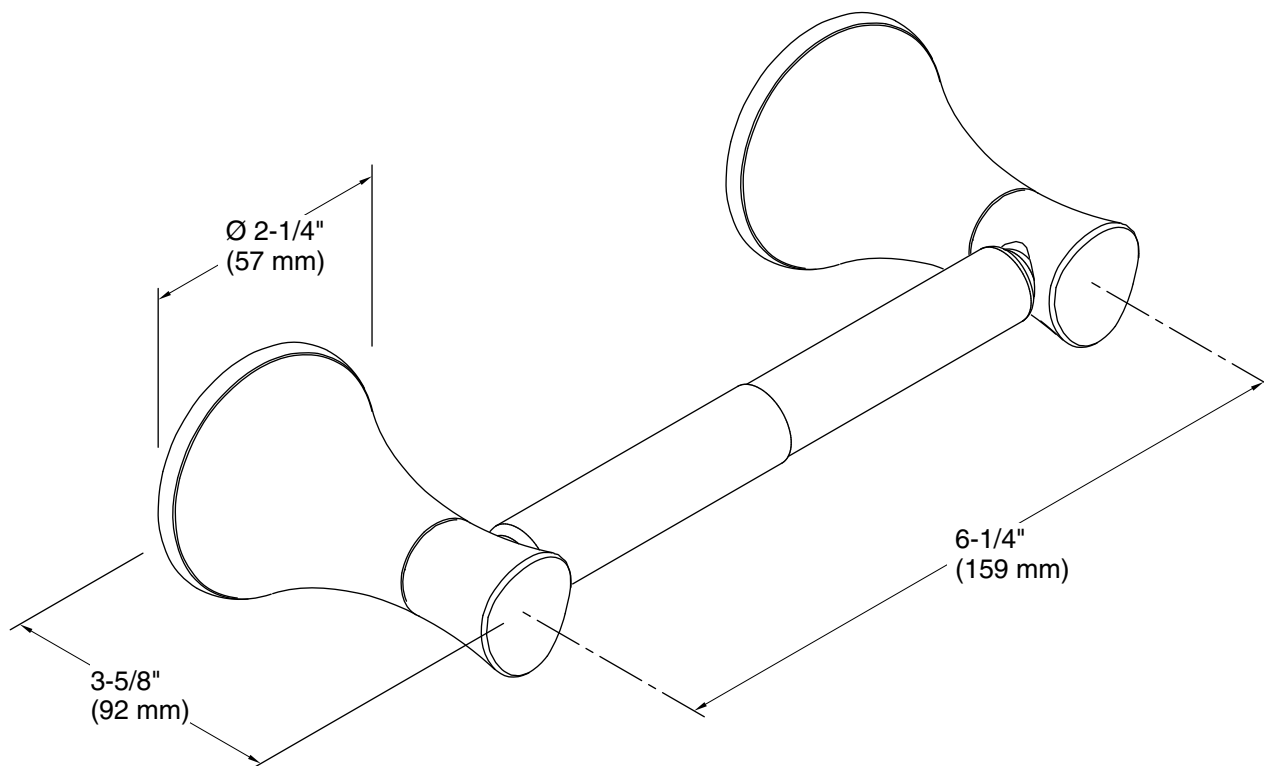

Technical Information

All product dimensions are nominal.

Material: Metal

Notes

Install this product according to the installation guide.

CAUTION: Risk of personal injury. Do not install these products in any area where they are likely to be used inadvertently as a grab bar or support bar. These products are not designed or intended for use as a grab bar or support bar.