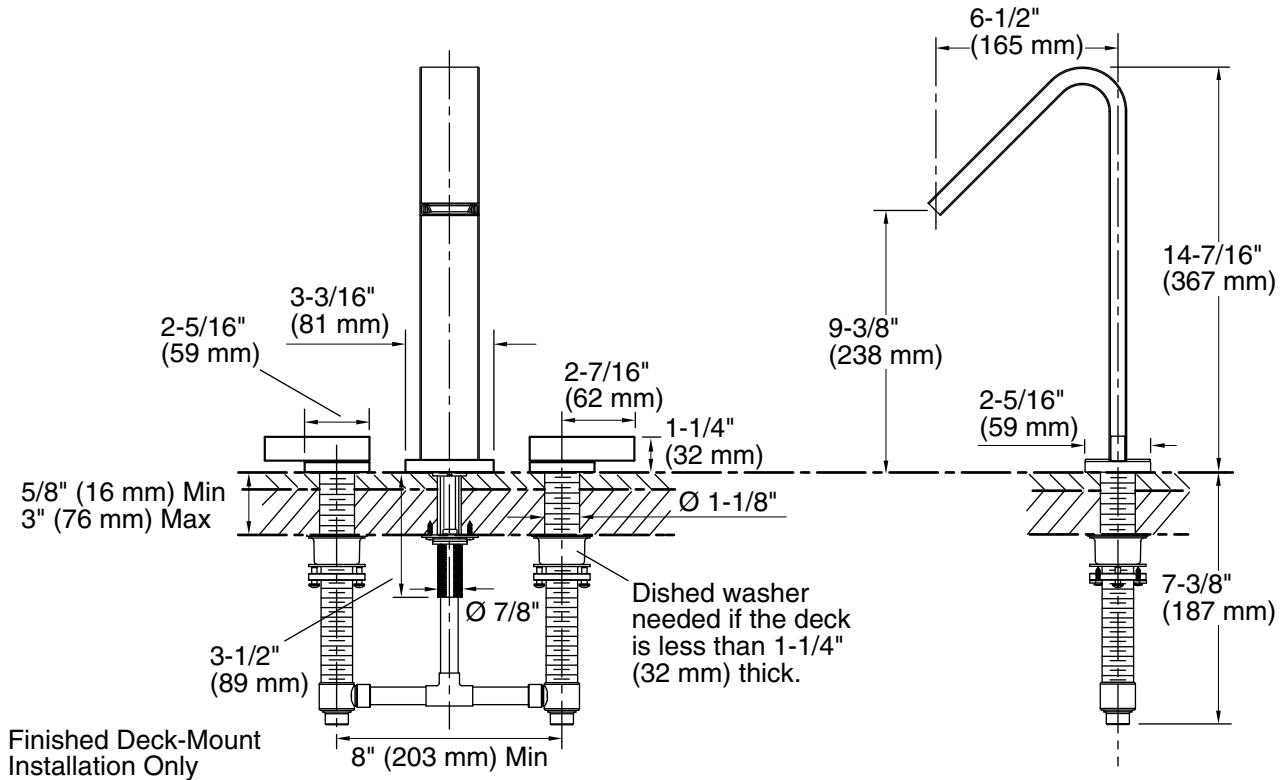

Features

- Two lever handles offer separate control of hot and cold water
- 12.0 gpm (45.4 l/min) @ 45 psi
- 6-1/2" (165 mm) spout reach
- Nondiverter bath spout
- KOHLER ceramic disc valves exceed industry longevity standards for a lifetime of durable performance
- Coordinates with Loure faucets, accessories, and showering components to complete your bathroom

See website for detailed warranty information.

Technical Information

All product dimensions are nominal.

Faucet:

Flow rate: 12 gal/min (45.4 l/min)

Spout:

Spout reach: 6-1/2" (165 mm)

Notes

Install this product according to the installation guide.

For a finished bath deck/rim less than 5/8" (16 mm) thick: Install wood reinforcing material to the underside of the deck/rim. The combined thickness of the reinforcing material and the deck/rim must not exceed 3" (76 mm).