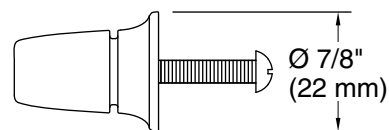

KOHLER®

Winnow™
5" cabinet pull
K-33584

Technical Information

All product dimensions are nominal.

Material: Zinc

1-800-4KOHLER (1-800-456-4537)

Kohler Co. reserves the right to make revisions without notice to product specifications.

For the most current Specification Sheet, go to www.kohler.com.

5-22-2022 00:48 - US/CA/LM/MX

THE BOLD LOOK
OF **KOHLER®**