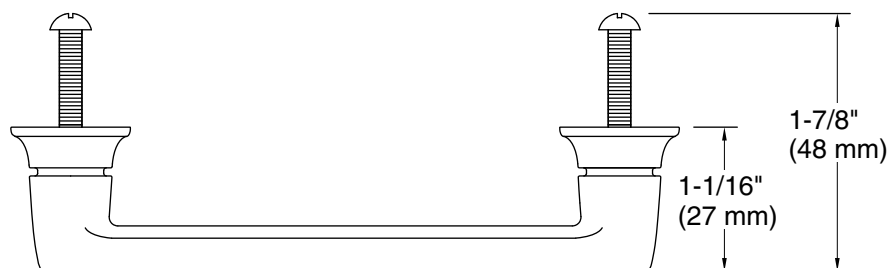

KOHLER®

Winnow™
5" cabinet pull
K-33584

Technical Information

All product dimensions are nominal.

Material: Zinc

1-800-4KOHLER (1-800-456-4537)

Kohler Co. reserves the right to make revisions without notice to product specifications.

For the most current Specification Sheet, go to www.kohler.com.

5-22-2022 00:48 - US/CA/LM/MX

THE BOLD LOOK
OF **KOHLER®**