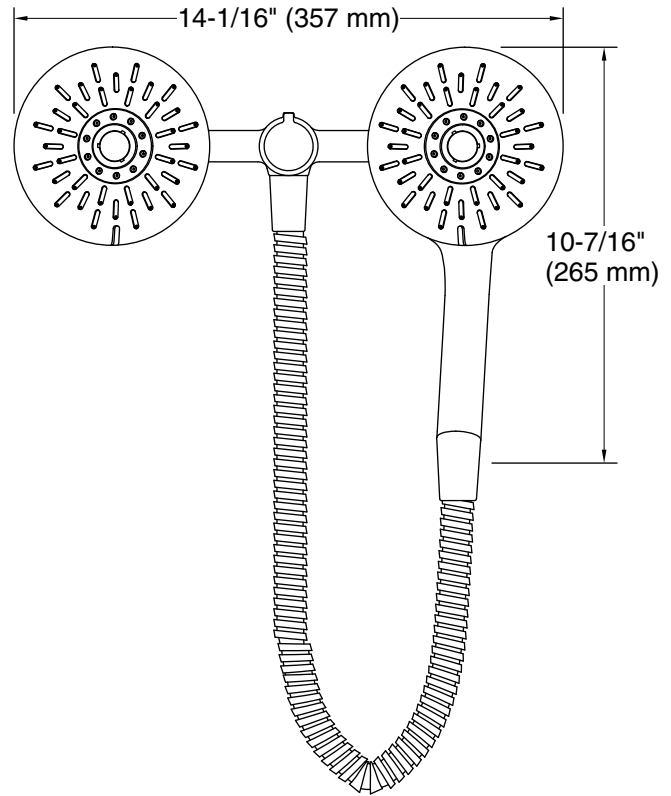

Technical Information

All product dimensions are nominal.

Drain included: No

Handshower:

Rated maximum flow: 1.75 gal/min (6.6 l/min)

Pressure: 45 psi (3.1 bar)

Showerhead/Body Spray:

Rated maximum flow: 1.75 gal/min (6.6 l/min)

Pressure: 45 psi (3.1 bar)

Notes

For use with automatic compensating valves rated at 1.3 gal/min (4.9 l/min) or less.

Install this product according to the installation instructions.