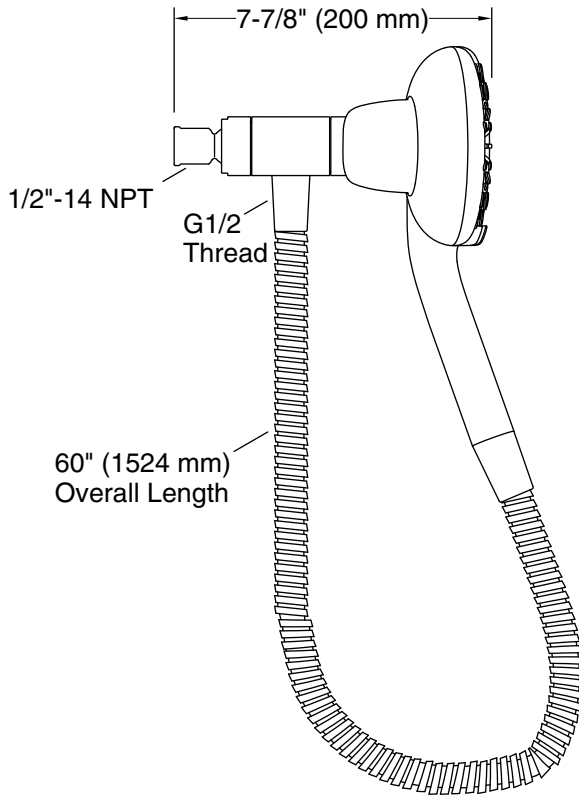

Technical Information

All product dimensions are nominal.

Drain included: No

Handshower:

Rated maximum flow: 1.75 gal/min (6.6 l/min)

Pressure: 45 psi (3.1 bar)

Showerhead/Body Spray:

Rated maximum flow: 1.75 gal/min (6.6 l/min)

Pressure: 45 psi (3.1 bar)

Notes

For use with automatic compensating valves rated at 1.3 gal/min (4.9 l/min) or less.

Install this product according to the installation instructions.