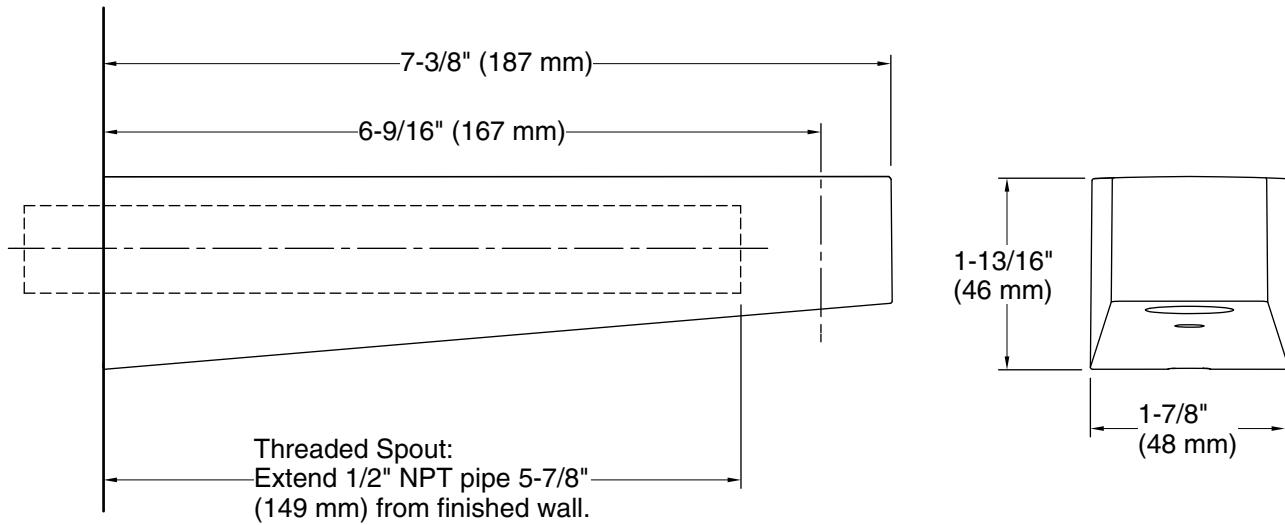

Features

- Metal construction.
- Nondiverter spout with 1/2" NPT or slip-fit connection.
- Complements Honesty faucets and accessories.

Recommended Products/Accessories

K-23723 Faucet cleaner

Codes/Standards

Technical Information

All product dimensions are nominal.

Valve body: Machined-brass

Notes

Install this product according to the installation guide.

For slip fit-spout, 5/8" OD tube must extend 5-9/16" (141 mm) beyond finished wall.