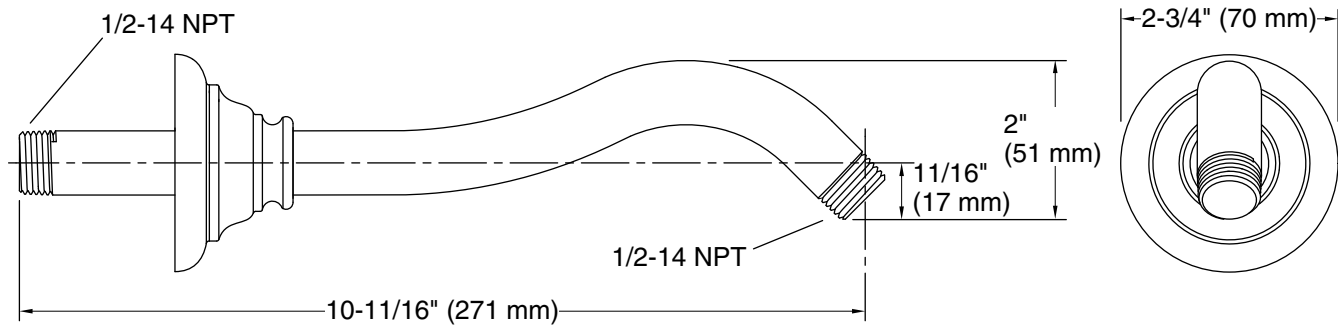

Features

- 1/2" NPT connection
- Coordinates with other products in the Artifacts collection
- 10-11/16" (297 mm) x 2-3/4" (70 mm) x 2-3/4" (70 mm)

Material

- Durable metal construction

Recommended Products/Accessories

Technical Information

All product dimensions are nominal.

Handshower:

Rated maximum flow: 0 gal/min (0 l/min)

Notes

Measure your actual product for roughing-in details.