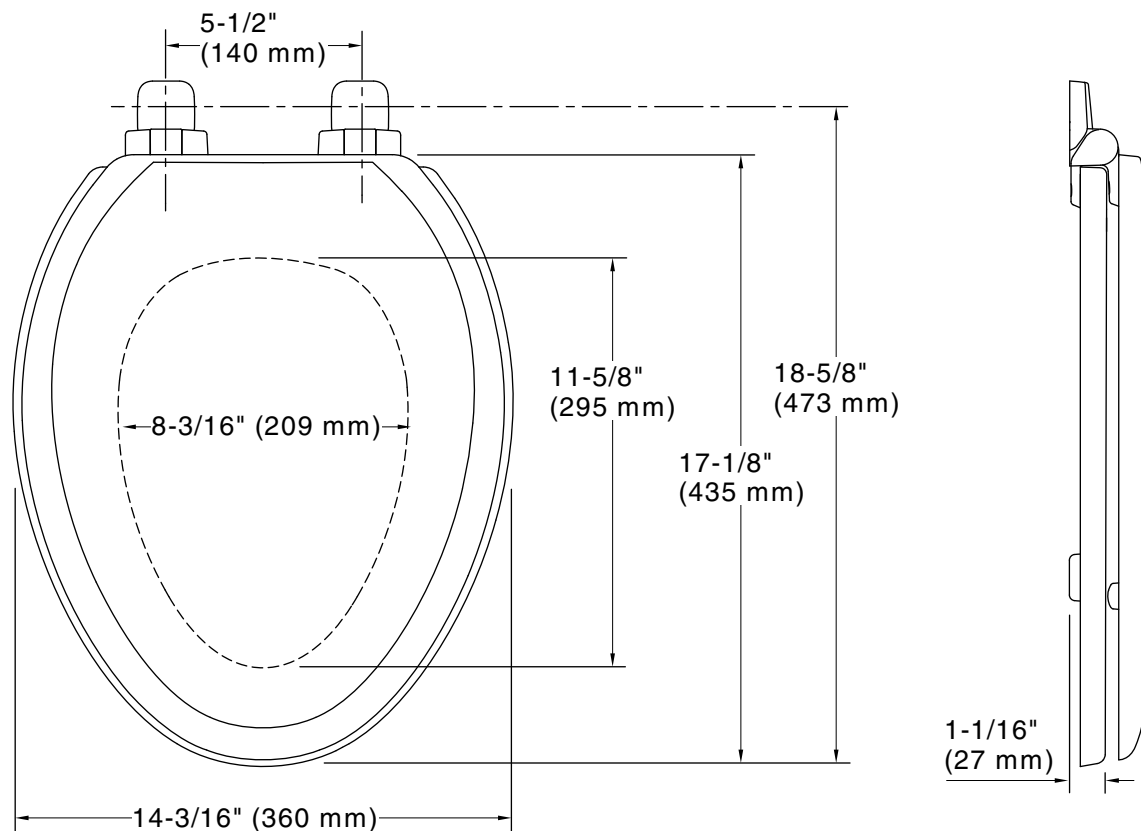

Color	Code	Description
-------	------	-------------

	0	White
	96	Biscuit

Technical Information

All product dimensions are nominal.

Seat shape type: Elongated
Seat front type: Closed-front
Seat-mounting holes: 5-1/2" (140 mm)