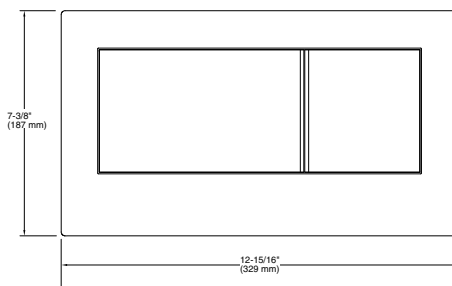

Technical Information

All product dimensions are nominal.

Installation Type: Wall-mount

Material: Plastic