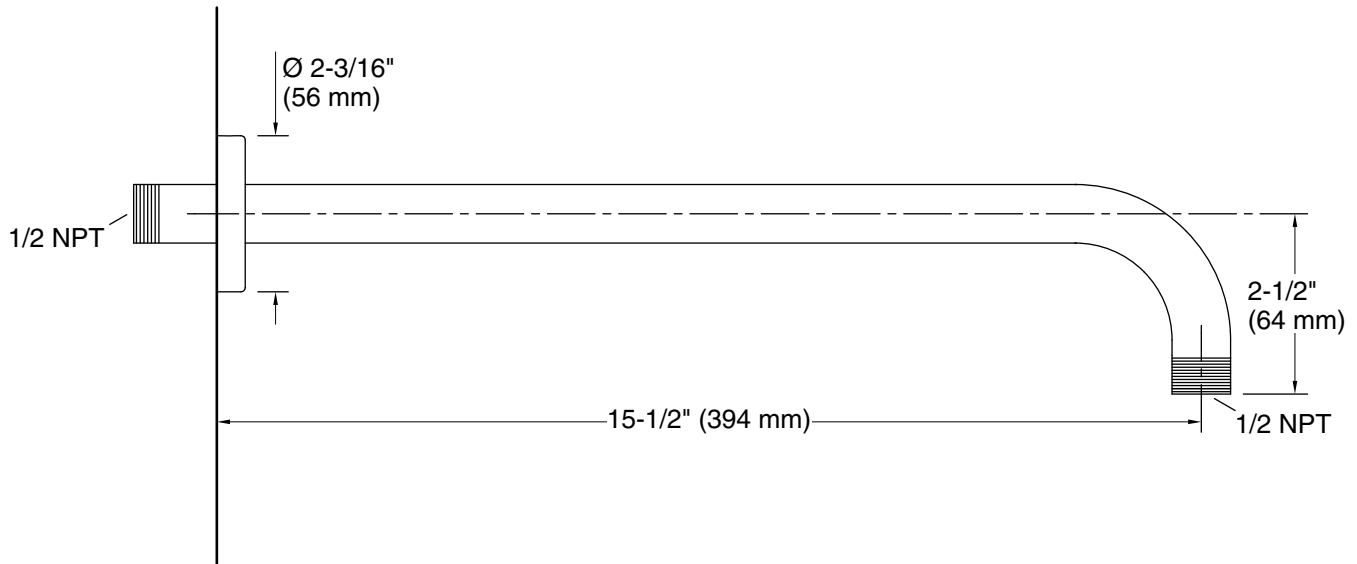

Features

- Compatible only with single-function rainheads

Material

- Brass construction ensures durability and reliability
- KOHLER® finishes resist corrosion and tarnishing

Installation

- Wall-mount
- 1/2 -14 NPT connection

Technical Information

All product dimensions are nominal.