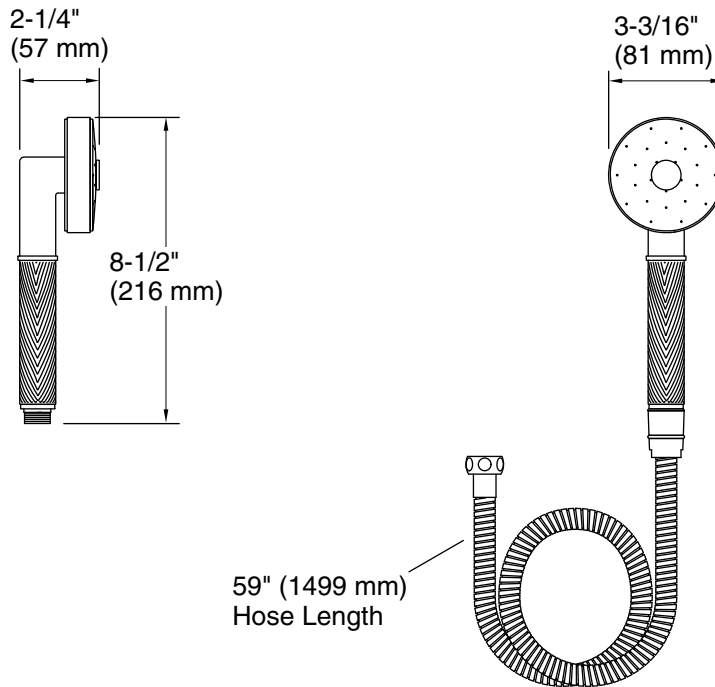

KALLISTA®

Pinna Paletta® Handshower and Hose

FEATURES

- Solid brass construction for durability and reliability
- 59" (1499 mm) hose included
- Single-function spray
- 1.75 gal/min (6.6 l/min) flow rate
- 1/2" NPT connection
- Heat-resistant handle for increased comfort
- Complements the Pinna Paletta collection

CODES/STANDARDS APPLICABLE

- Specified model meets or exceeds the following:
- ASME A112.18.1/CSA B125.1
 - EPA WaterSense® (Pending)

P24938

SPECIFIED MODEL					
Model	Description	Finishes			
P24938-CPH	Pinna Paletta Handshower and Hose w/Polished Chrome Accent	<input type="checkbox"/> CP Polished Chrome			
P24938-AD	Pinna Paletta Handshower and Hose w/Nickel Silver Accent	<input type="checkbox"/> AD Nickel Silver			
P24938-ADW	Pinna Paletta Handshower and Hose w/Antique Nickel Silver Accent	<input type="checkbox"/> AD Nickel Silver			
P24938-ABW	Pinna Paletta Handshower and Hose w/Antique American Bronze Accent	<input type="checkbox"/> BZ Antique Bronze			
P24938-ULB	Pinna Paletta Handshower and Hose w/Unlacquered Brass Accent	<input type="checkbox"/> ULB Unlacquered Brass			
Recommended Accessories					
P21652-00	Contemporary Wall Bracket with Integrated Supply Elbow	<input type="checkbox"/> CP Polished Chrome	<input type="checkbox"/> AD Nickel Silver	<input type="checkbox"/> BZ Antique Bronze	<input type="checkbox"/> ULB Unlacquered Brass
P21486-00	Laura Kirar Wall Supply Elbow	<input type="checkbox"/> CP Polished Chrome	<input type="checkbox"/> AD Nickel Silver	<input type="checkbox"/> BZ Antique Bronze	<input type="checkbox"/> ULB Unlacquered Brass
P21487-00	Laura Kirar Wall Bracket	<input type="checkbox"/> CP Polished Chrome	<input type="checkbox"/> AD Nickel Silver	<input type="checkbox"/> BZ Antique Bronze	<input type="checkbox"/> ULB Unlacquered Brass