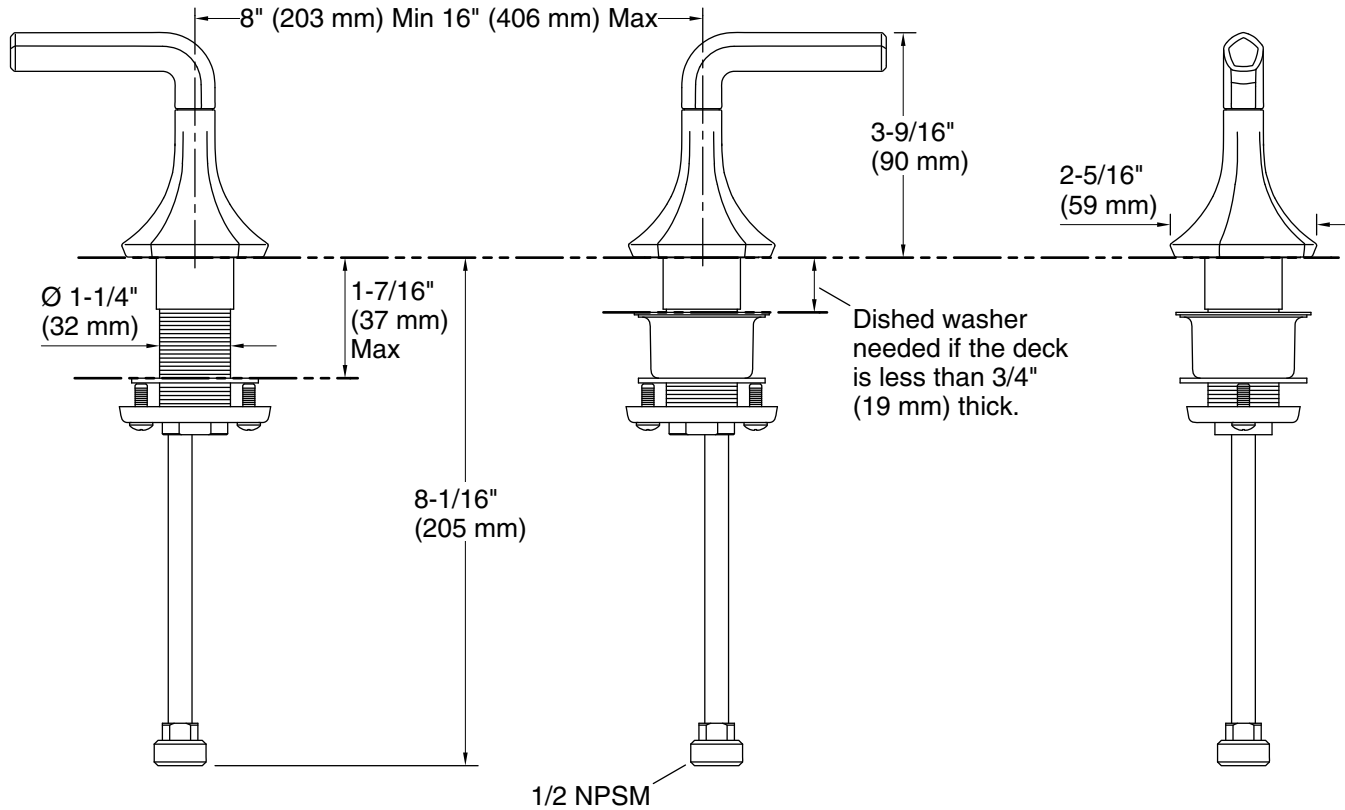

9-10-2024 20:03 - US/CA

THE BOLD LOOK
OF **KOHLER®**

Technical Information

All product dimensions are nominal.

Faucet:

Flow rate: 1.2 gal/min (4.5 l/min)
 Drain included: No
 Drain with overflow: Yes

Notes

Install this product according to the installation instructions.