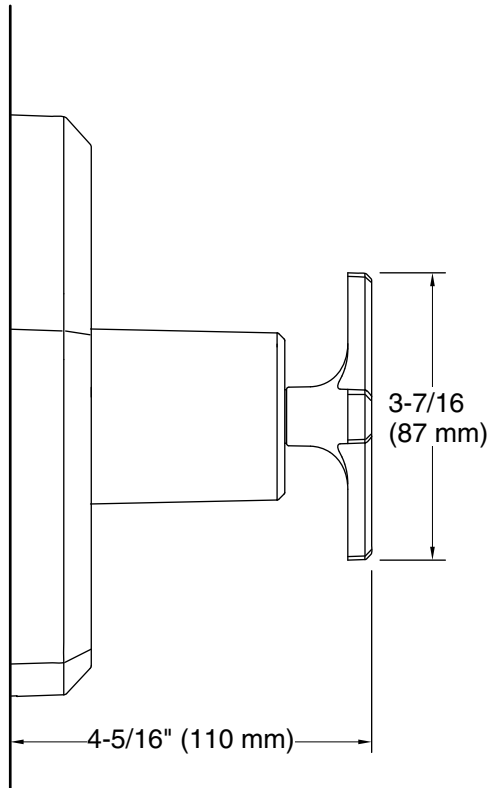

Technical Information

All product dimensions are nominal.

Drain included: No

Notes

Install this product according to the installation instructions.

ADA, OBC, CSA B651 compliant when installed to the specific requirements of these regulations.