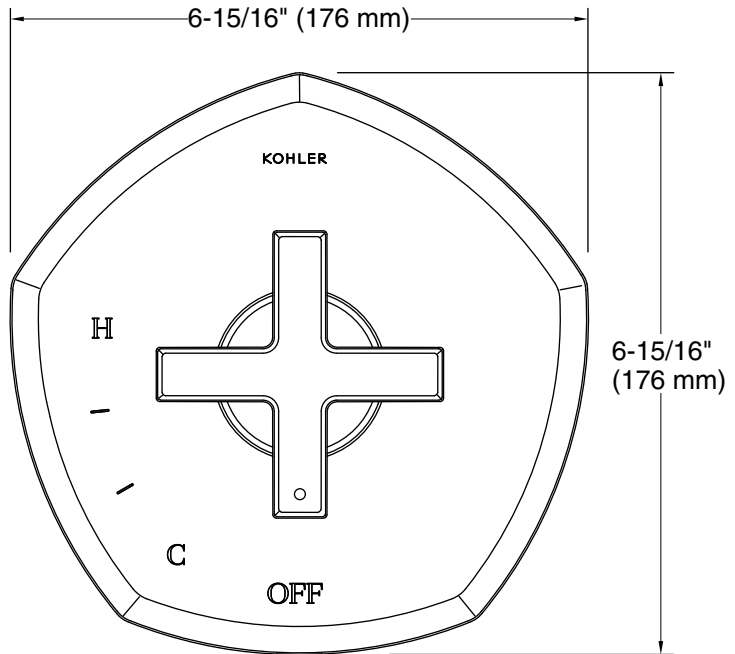

Technical Information

All product dimensions are nominal.

Drain included: No

Notes

Install this product according to the installation instructions.

ADA, OBC, CSA B651 compliant when installed to the specific requirements of these regulations.