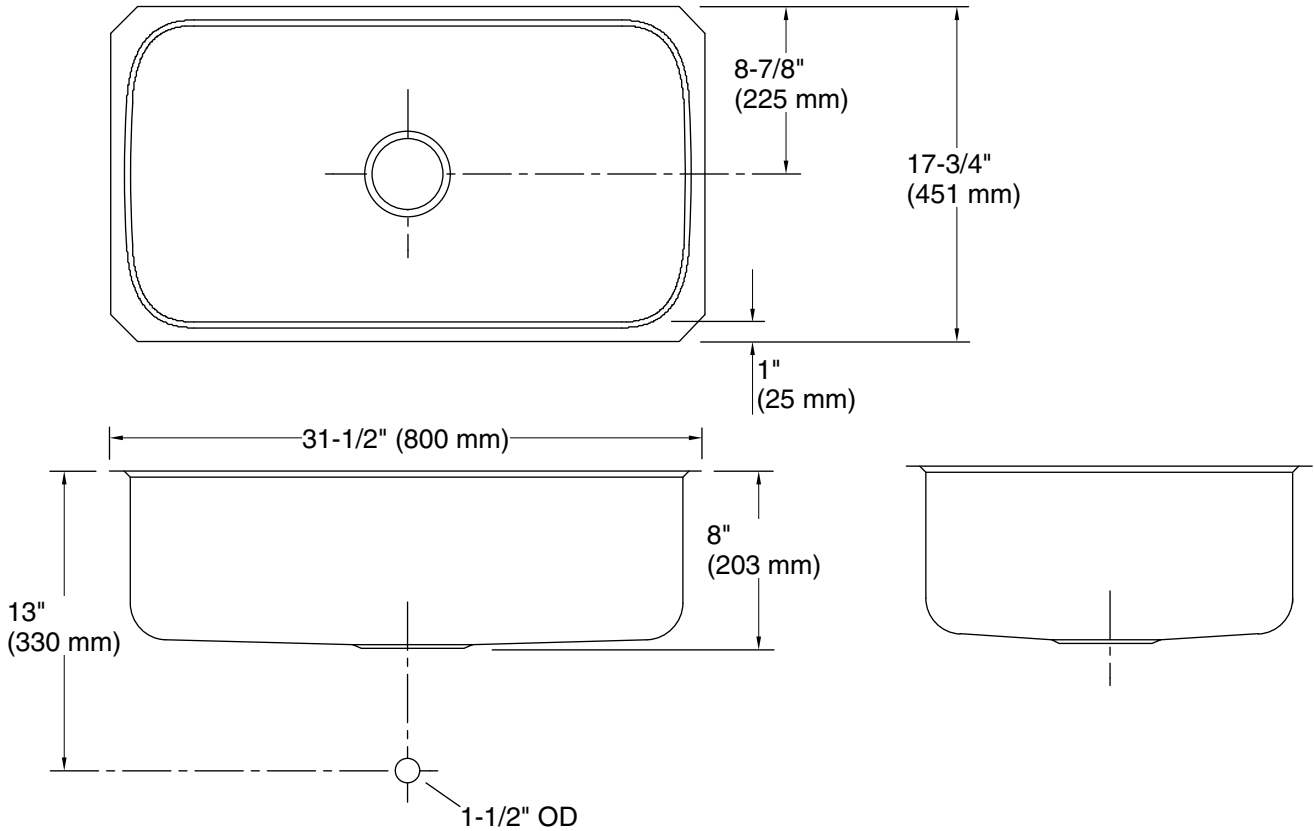

**Undertone™**

31-1/2" undermount single-bowl kitchen sink  
**K-3183**

**Features**

- 36" minimum base cabinet width
- Single bowl
- 7-5/8" depth
- Includes installation hardware

**Material**

- Premium 18-gauge stainless steel

### Technical Information

All product dimensions are nominal.

Bowl configuration:	Single
Installation:	Undermount
Min. base cabinet width:	36" (914 mm)
Bowl area (Only):	Length: 29-1/2" (749 mm) Width: 15-3/4" (400 mm) Water depth: 7-5/8" (194 mm)
Drain hole:	3-5/8" (92 mm)
Template:	1016732-7, required, included