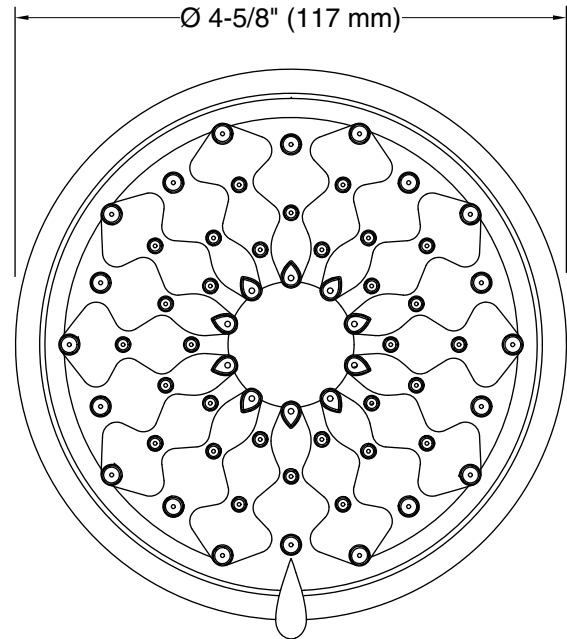

Technical Information

All product dimensions are nominal.

Showerhead/Body Spray:

Rated maximum flow: 2 gal/min (7.6 l/min)

Notes

Install this product according to the installation guide.