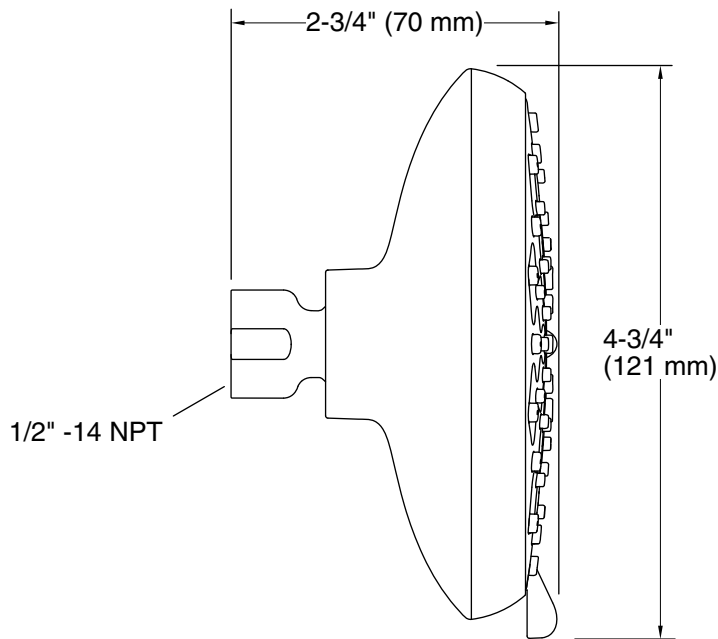

Technical Information

All product dimensions are nominal.

Showerhead/Body Spray:

Rated maximum flow: 2 gal/min (7.6 l/min)

Notes

Install this product according to the installation guide.