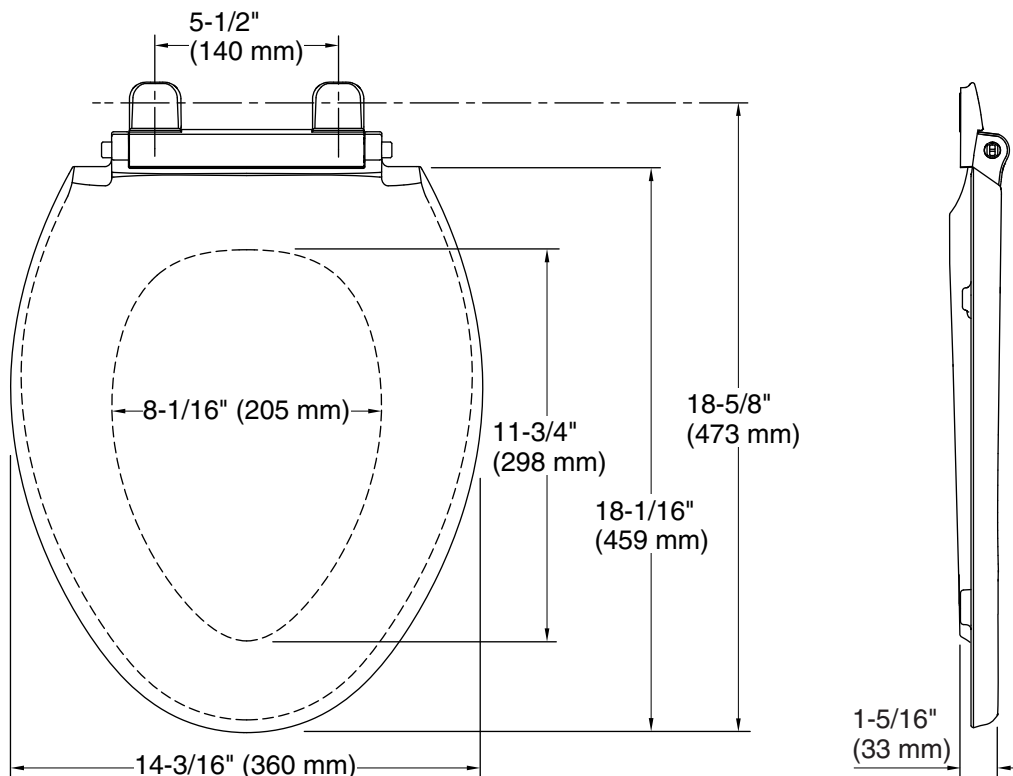

THE BOLD LOOK
OF **KOHLER**®

Technical Information

All product dimensions are nominal.

Seat shape type: Elongated

Seat front type: Closed-front

Seat-mounting holes: 5-1/2" (140 mm)

Notes

Install this product according to the installation guide.