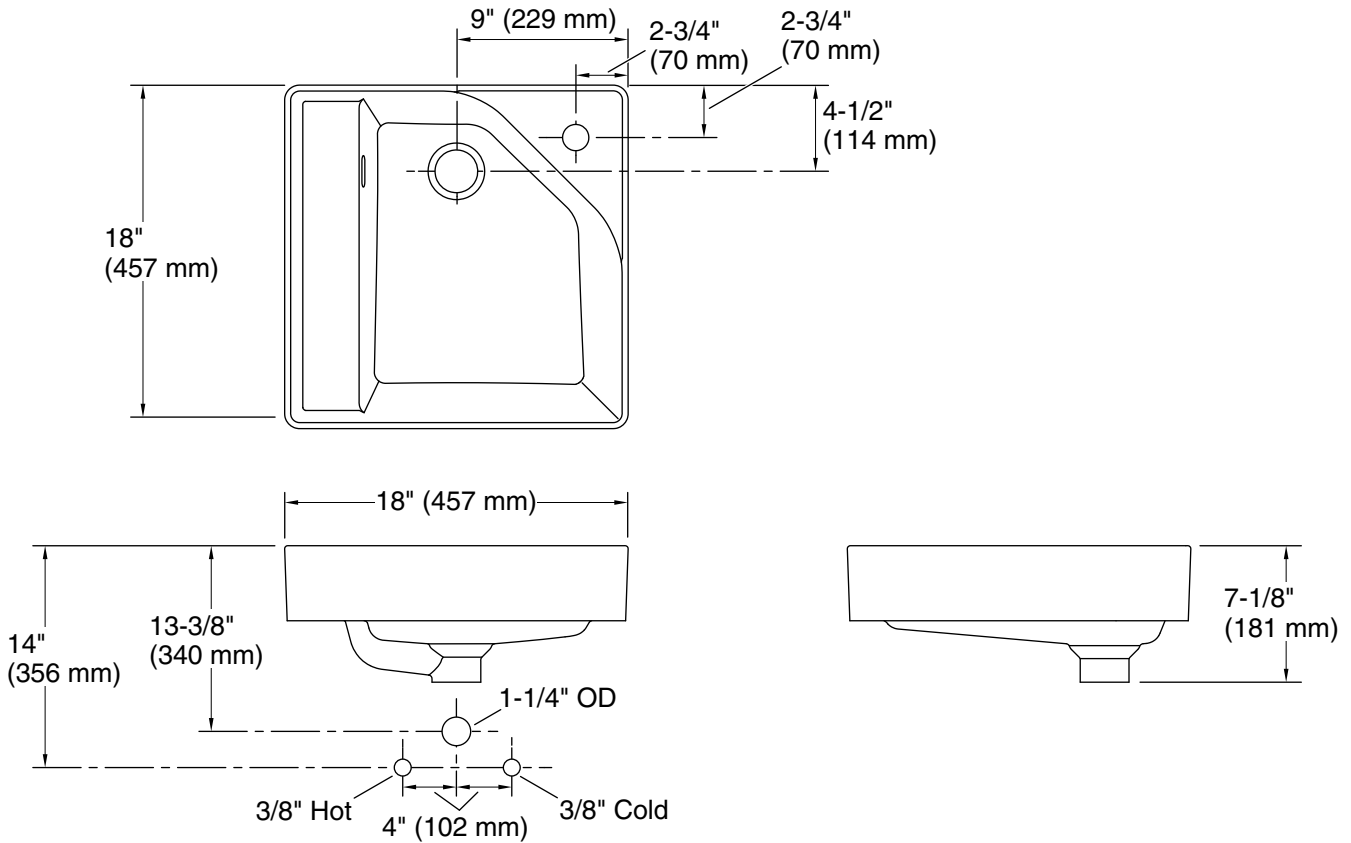

### Features

- Vanity top with integrated sink
- Deep rectangular basin with a contemporary design minimizes splash
- Corner faucet deck with raised edge maximizes space and keeps water from spilling onto countertop
- Single faucet hole
- Storage deck provides a convenient, dry space to set small items
- Pair with Spacity™ dual-sided tray and washboard to store products or wash clothing (sold separately)
- Thin angled edges allow you to customize your storage with hanging accessories (sold separately)
- Rear drain placement increases vanity cabinet storage space underneath
- Unique side slotted overflow creates a sleek look
- Glazed finish is easy to clean
- Coordinates with the K-32160 Spacity™ 16-3/4" bathroom vanity cabinet for complete overhanging coverage of cabinetry (sold separately)
- When wall-mounted, pairs with Spacity™ K-28917 pedestal or K-28918 shroud to conceal pipes and create a sleek look (sold separately)
- Pedestal and shroud are decorative only, not supporting the full weight of the sink

### Installation

- Vanity top, semi-recessed vessel, or wall-mount
- With vessel installation, sink sits partially below the additional vanity top; countertop cutout required

### Technical Information

All product dimensions are nominal.

Installation: Vanity top/ITB

Min. base cabinet width: 18-3/16" (462 mm)