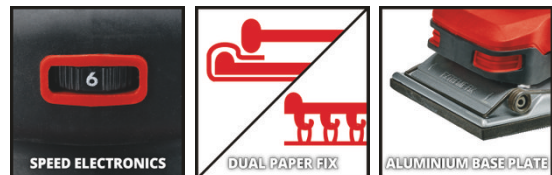

Technical Data

- Oscillating speed	14000-22000 min⁻¹
- Oscillating circuit	2.5 mm
- Sanding area	230x115 mm
- Sandpaper size clamp-connection	280 x 115 mm
- Sandpaper size hook and loop connection	230 x 115 mm