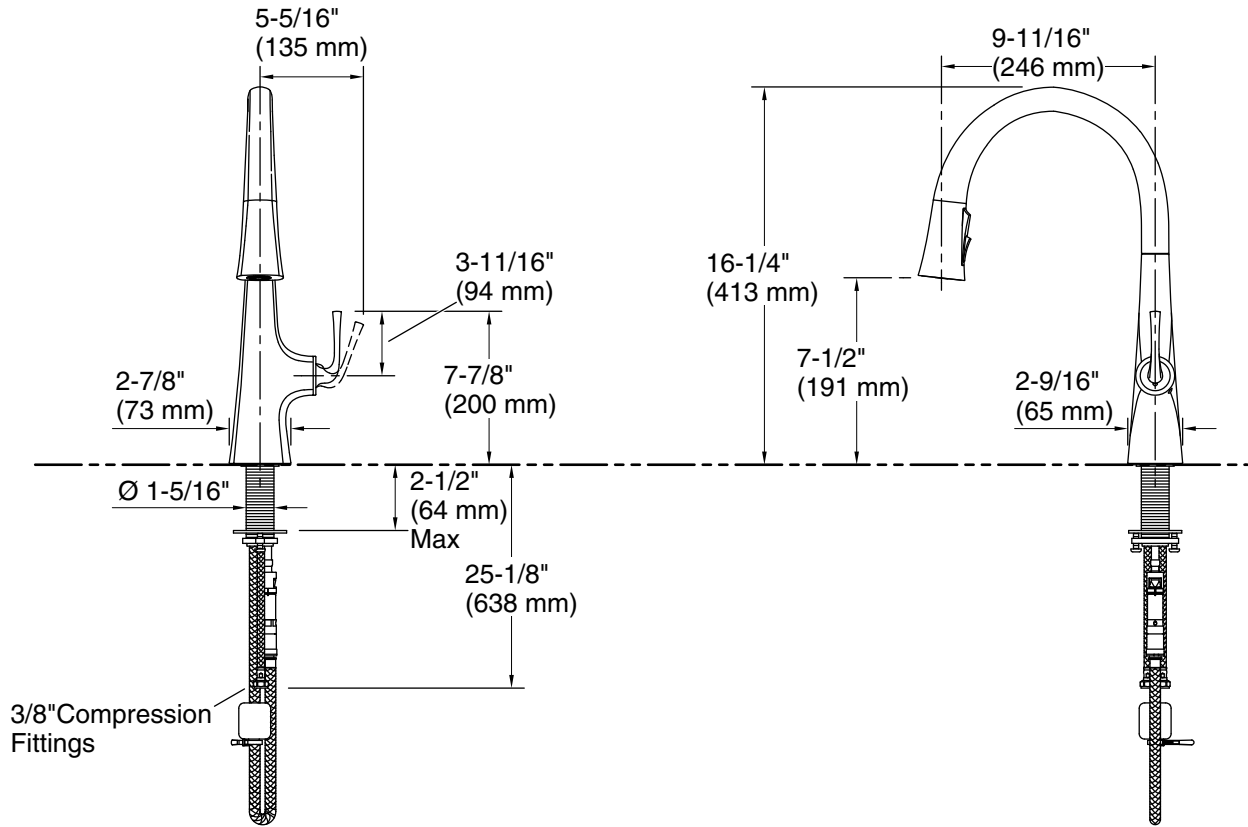

Adapters, Rough-in and Extension Kits

1012715 Range: 2-1/2" (64 mm) - 4-5/8" (118 mm)

Optional Products/Accessories

K-22071 Three-hole kitchen faucet escutcheon

ADA **CSA B651**

Codes/Standards

ASME A112.18.1/CSA B125.1
 NSF/ANSI/CAN 61
 NSF/ANSI/CAN 372
 All applicable US Federal and State material regulations
 DOE - Energy Policy Act 1992
 California Energy Commission (CEC)
 ADA
 ICC/ANSI A117.1
 CSA B651
 IAPMO Certification

Technical Information

All product dimensions are nominal.

Faucet:

Flow rate: 1.5 gal/min (5.7 l/min)

Drain included: No

Spout:

Spout reach: 9-11/16" (246 mm)

Notes