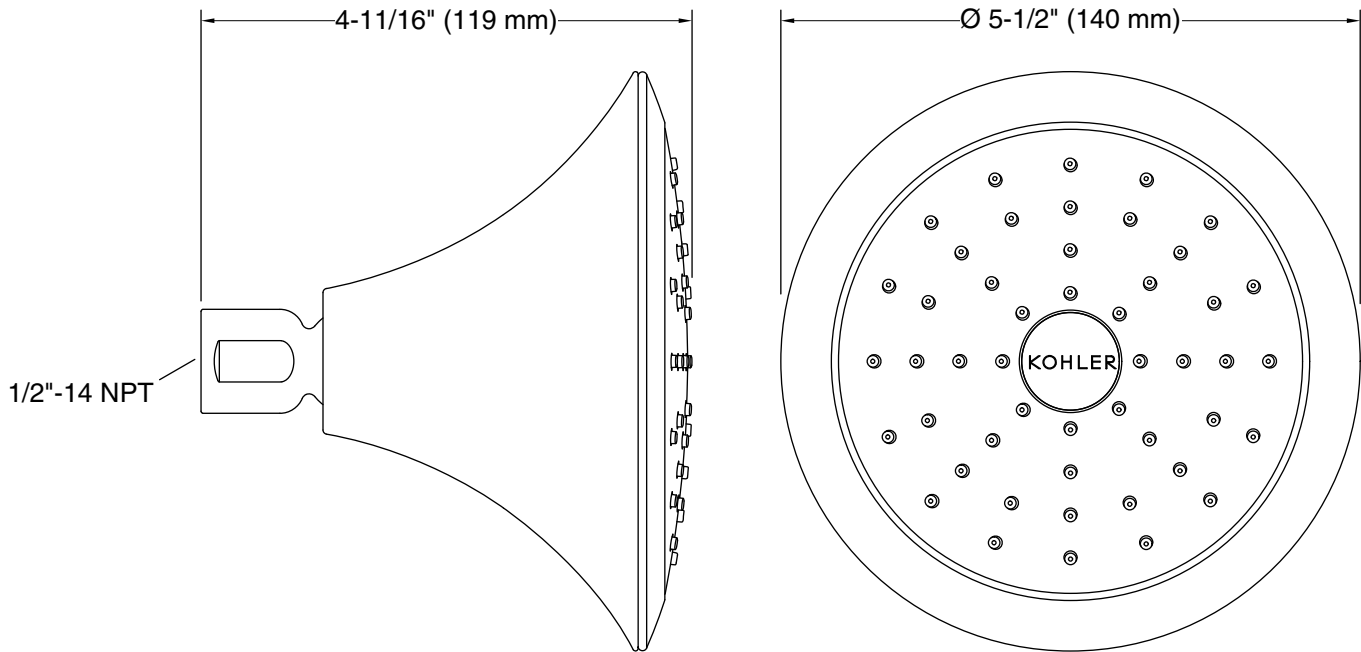

Technical Information

All product dimensions are nominal.

Drain included: No

Showerhead/Body Spray:

Rated maximum flow: 1.75 gal/min (6.6 l/min)

Pressure: 80 psi (5.5 bar)

Notes

For use with automatic compensating valves rated at 1.5 gal/min (5.7 l/min) or less.

Install this product according to the installation instructions.