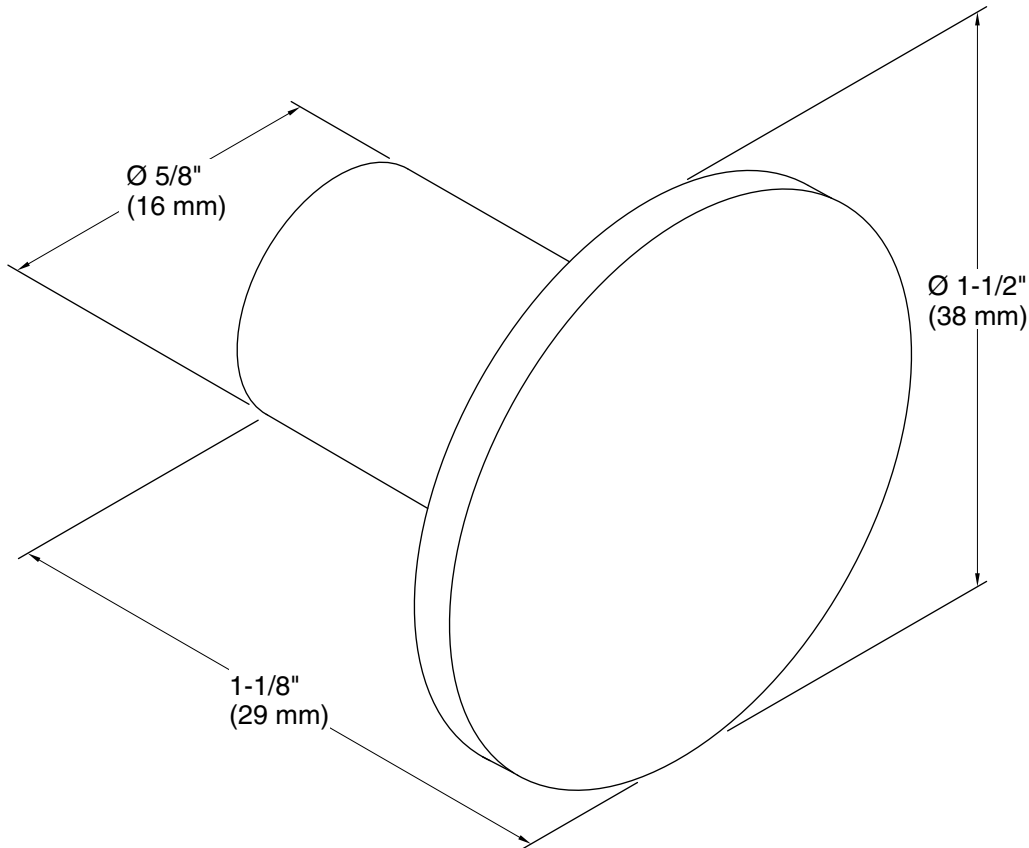

Technical Information

All product dimensions are nominal.

Material: Zinc

Notes

Install this product according to the installation instructions.

CAUTION: Risk of personal injury. Do not install these products in any area where they are likely to be used inadvertently as a grab bar or support bar. These products are not designed or intended for use as a grab bar or support bar.