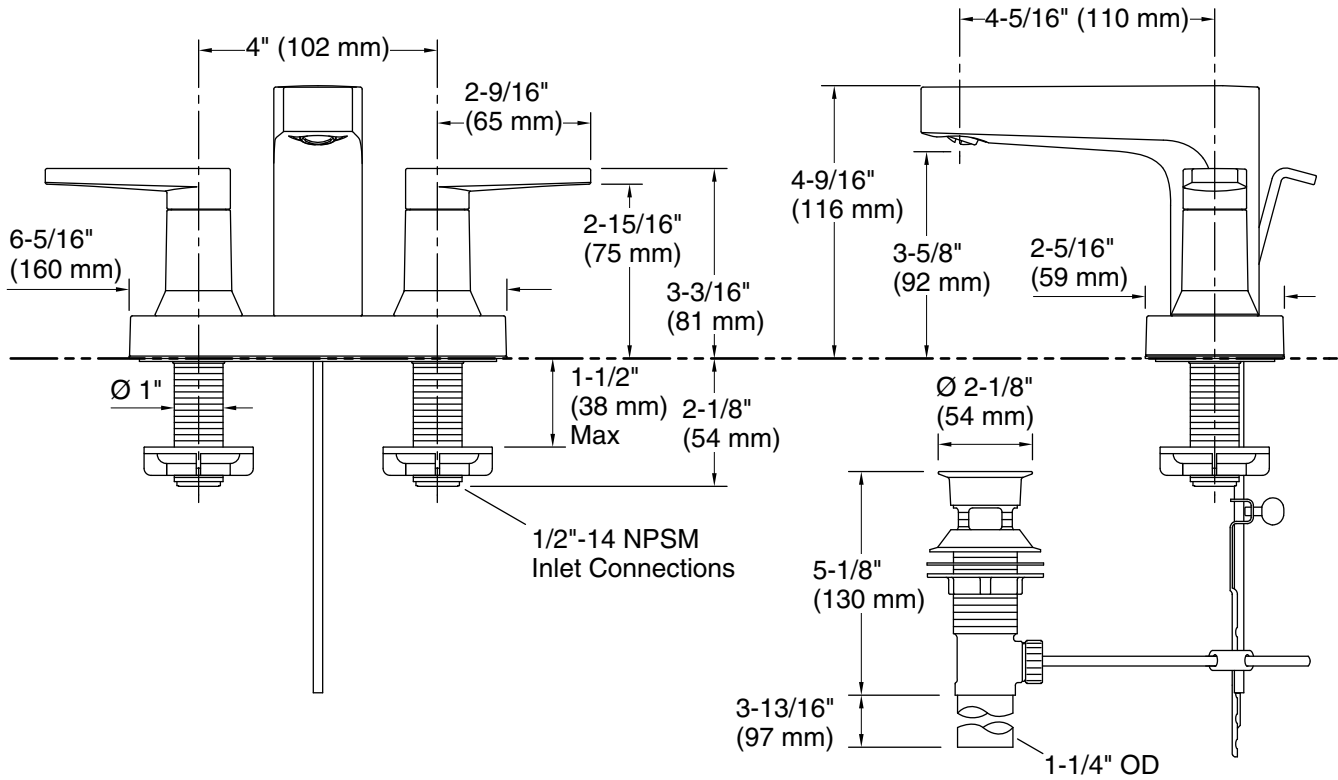

### Features

- Two-handle centerset faucet for 4" (102 mm) centers
- 1.2 gpm (4.5 lpm) maximum flow rate
- Reversible quarter-turn washerless ceramic disc valves
- KOHLER® ceramic disc valves exceed industry longevity standards for a lifetime of durable performance
- Coordinates with Taut faucets and Pitch® showering components to complete your bathroom

## Technical Information

All product dimensions are nominal.

### Spout:

Spout reach: 4-5/16" (110 mm)