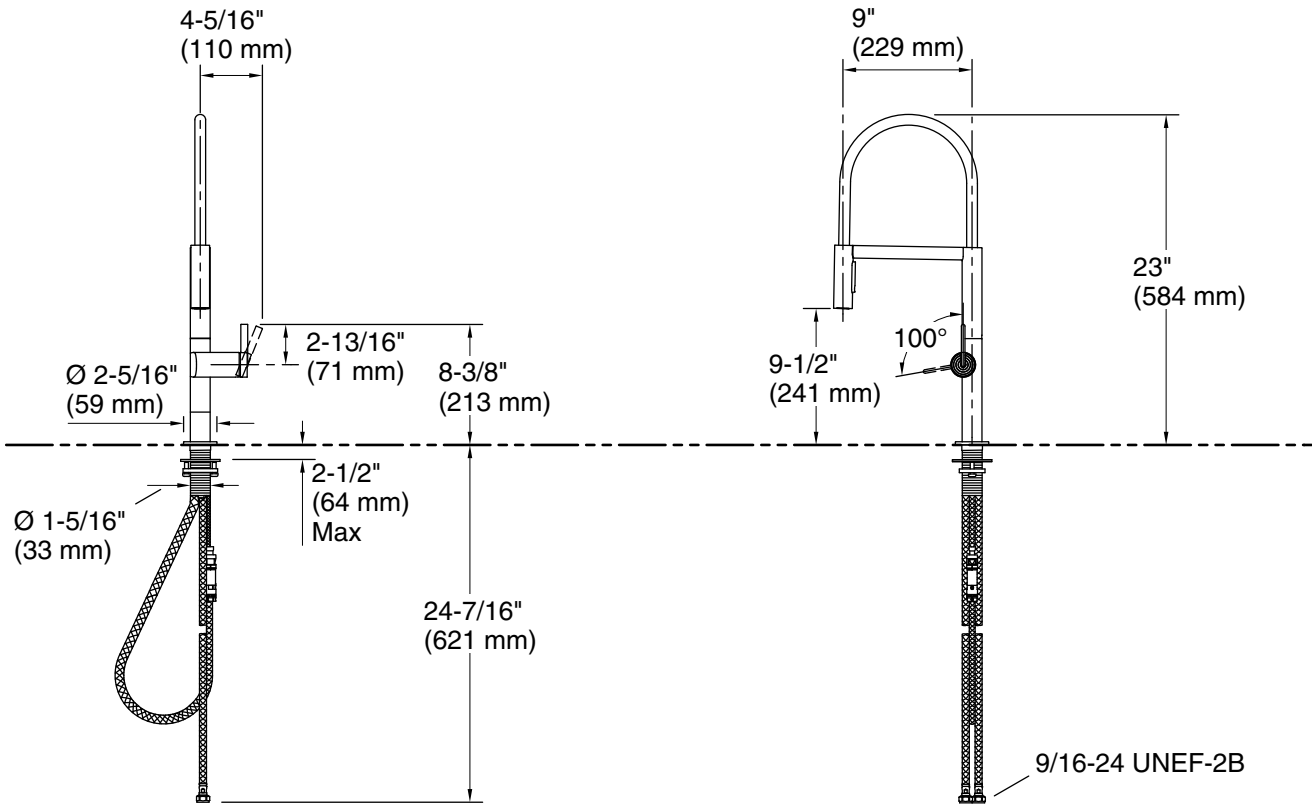

7-13-2024 20:36 - US

THE BOLD LOOK
OF **KOHLER®**

KOHLER Faucets

Semi-professional kitchen sink faucet with two-function sprayhead
K-28267

Components®

Technical Information

All product dimensions are nominal.

Faucet:

Flow rate: 1.5 gal/min (5.7 l/min)

Drain included: No

Spout:

Spout reach: 9" (228 mm)

Notes

Install this product according to the installation guide.

ADA, CSA B651 compliant when installed to the specific requirements of these regulations.