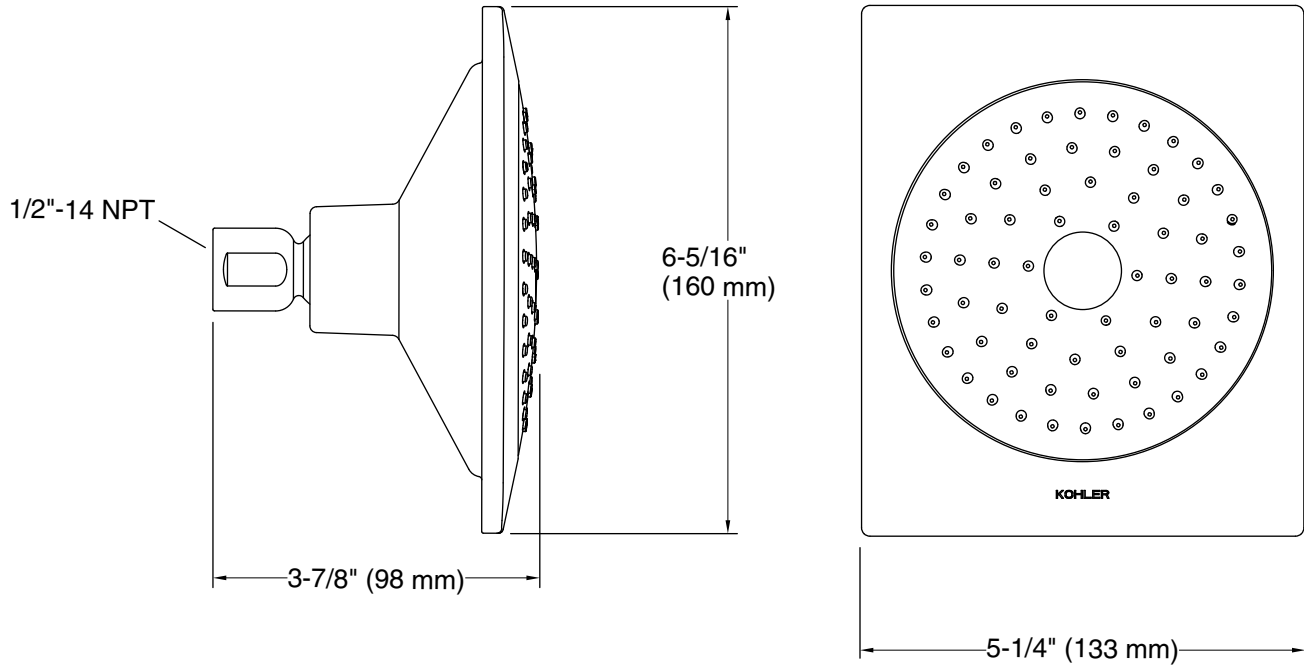

Installation

- 1/2" - 14 NPT connection.

Recommended Products/Accessories

- K-14679 Shower Arm and Flange
- K-23723 Faucet cleaner

Codes/Standards

ASME A112.18.1/CSA B125.1
DOE - Energy Policy Act 1992

KOHLER® Faucet Lifetime Limited Warranty

Technical Information

All product dimensions are nominal.

Showerhead/Body Spray:

Rated maximum flow: 2.5 gal/min (9.5 l/min)

Notes

Install this product according to the installation guide.