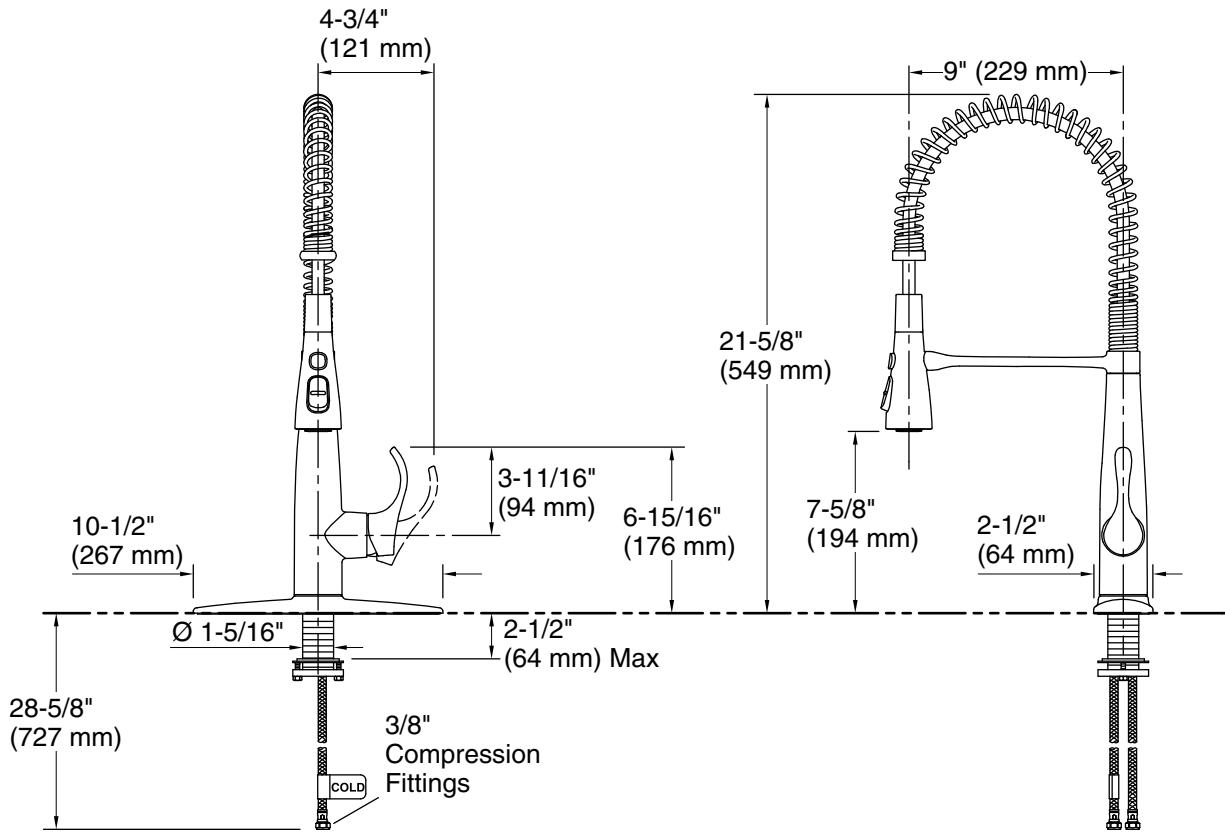

Technical Information

All product dimensions are nominal.

Faucet:

Flow rate: 1.5 gal/min (5.7 l/min)

Drain included: No

Spout:

Spout reach: 9" (229 mm)

Notes