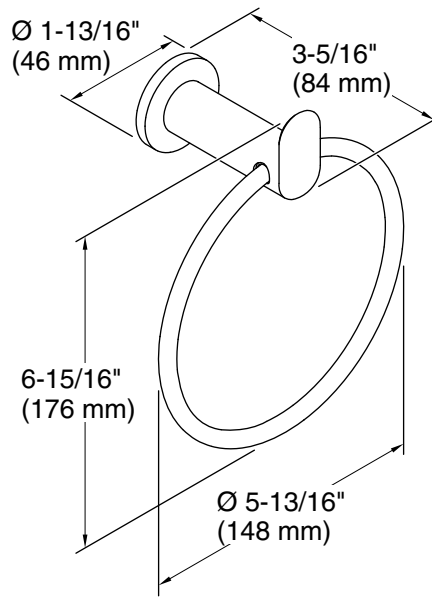

Color	Code	Description
	CP	Polished Chrome
	BN	Vibrant® Brushed Nickel
	BL	Matte Black

Technical Information

All product dimensions are nominal.

Material: Zinc

Notes

Install this product according to the installation instructions.