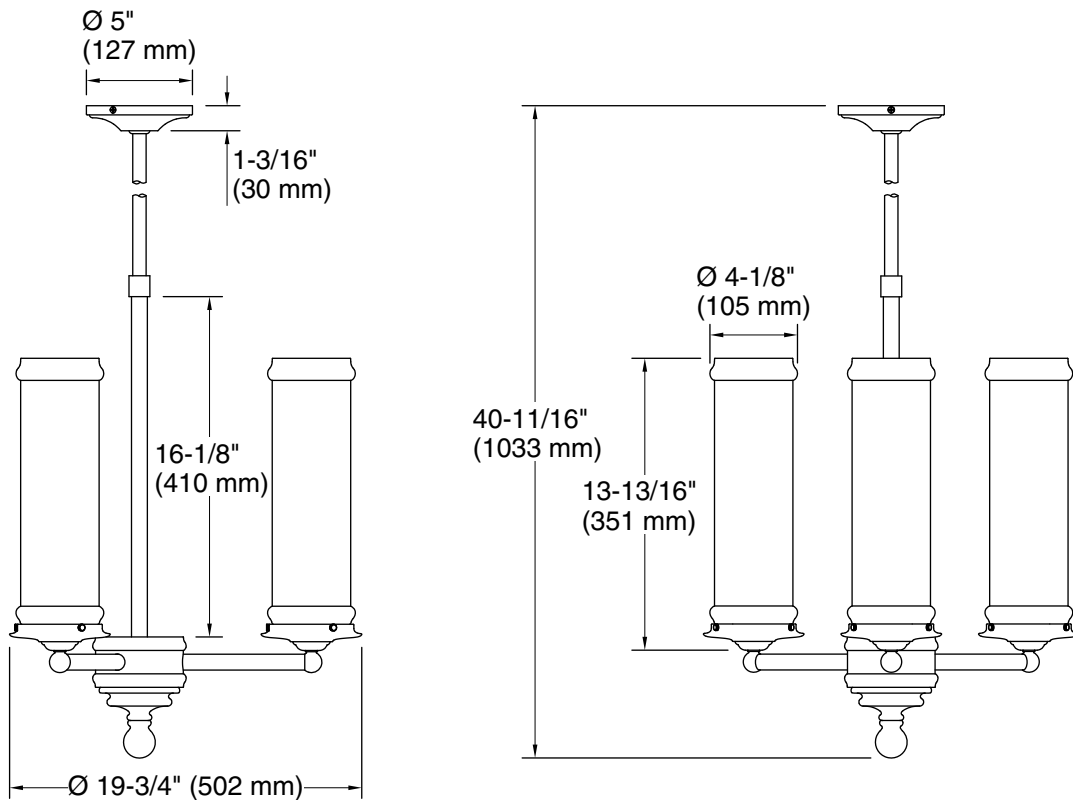

Required Electrical Service

One circuit required.

Lights: 120 V, 60 Hz

Technical Information

All product dimensions are nominal.

Installation Type: Ceiling-mount

Material: Brass

Number of Lights: 3

Lighting Type: Socket-based

Socket Type: E-12 Candelabra

Number of Shades: 3

Shade Type: Glass - clear

Hanging Type: Downrod

Downrod Detail: 3 x 12" (305 mm)

Height: 40-11/16" (1034 mm) -

40-11/16" (1034 mm)

Electrical component rating: Socket Rating: 60 Hz, 60 W, 1350 Lumens, 3000K