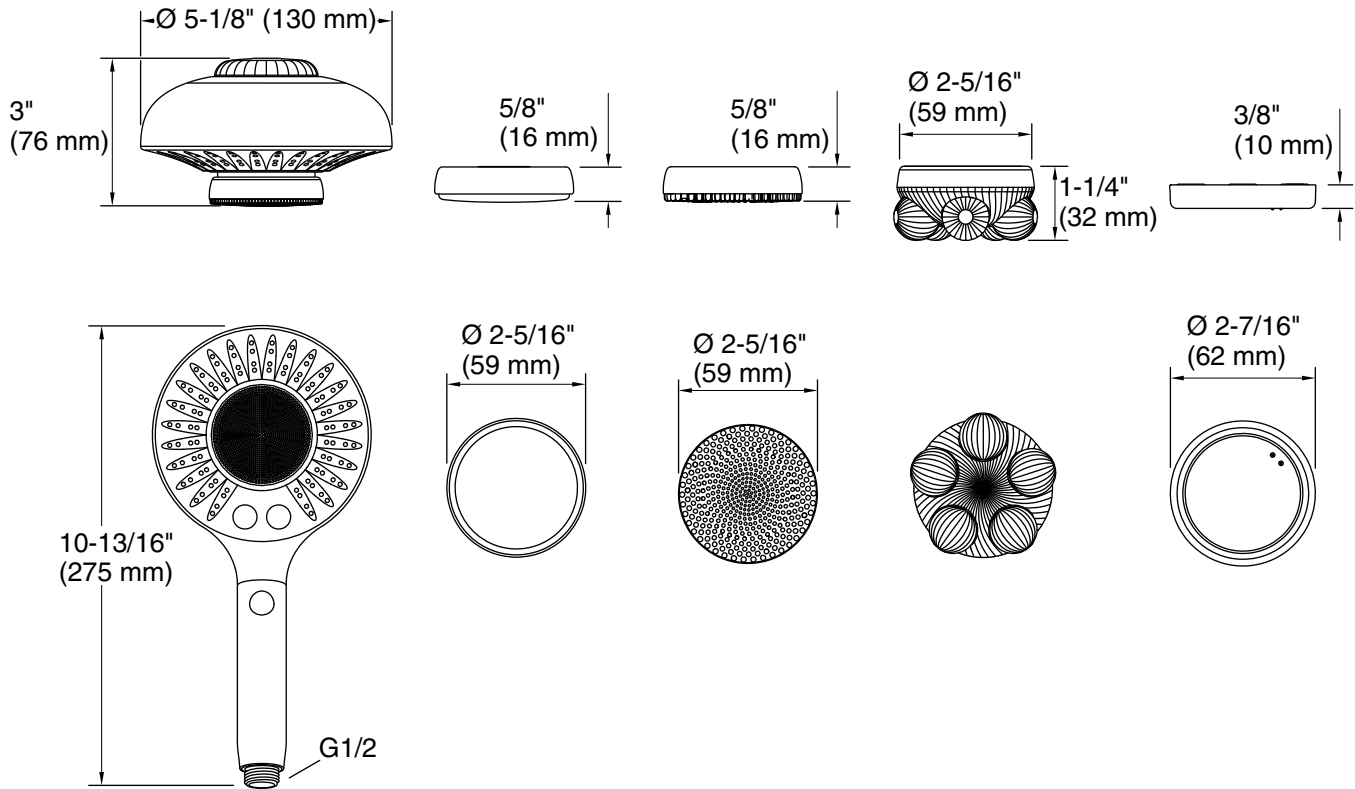

Features

- Multifunction handshower with advanced spray engine provides two spray experiences: full coverage with Katalyst® and MicroBubble
- Full coverage with Katalyst® air-induction technology delivers a drenching spray experience, ideal for rinsing shampoo from hair
- MicroBubble spray infuses tiny bubbles into water to help clean pores and leave skin feeling refreshed
- Easily transition between sprays with control buttons on sprayface
- Handle extends 2-5/8" (67 mm) with push of a button to wash hard-to-reach areas
- 2.5 gpm (9.5 lpm) maximum flow rate
- All-in-one cleansing device features four interchangeable attachments: facial brush, body brush, body scrubber, and body massager
- Facial brush with small, gentle silicone bristles helps to deep-clean pores
- Body brush with full, densely placed silicone bristles tackles larger areas of the body
- Body scrubber with natural stone surface delicately exfoliates to remove dead skin from feet
- Body massager with five pressure-point nodes targets tired muscles
- Three speed settings give you the option to customize your experience with each attachment
- Rechargeable device provides 1-1/2 hours of usage between charges
- Combination consists of K-28681-G SpaViva™ handshower and K-28683 SpaViva™ cleansing device
- Magnetic docking allows cleansing device to be easily detached from handshower for use on its own
- Includes charging station

Installation

- Requires shower hose (sold separately)

Included Components

K-28681-Y Two-function handshower, 2.5 gpm
K-28683 All-in-one cleansing device

Codes/Standards

ASME A112.18.1/CSA B125.1
DOE - Energy Policy Act 1992
IAPMO Certification

Technical Information

All product dimensions are nominal.

Handshower:

Rated maximum flow: 2.5 gal/min (9.5 l/min)
 Pressure: 80 psi (5.5 bar)

Notes

Install this product according to the installation guide.