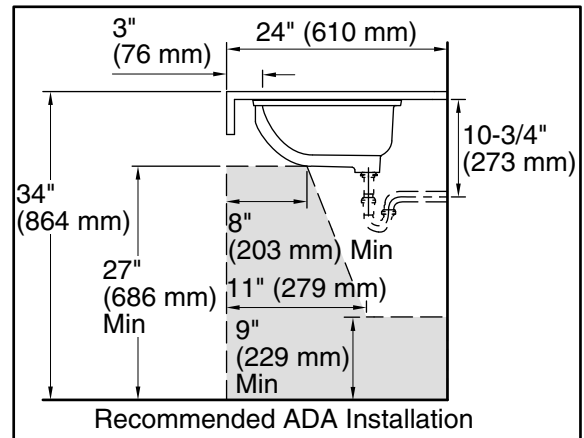

Features

- Oval basin with unglazed underside.
- Overflow drain.
- Fits standard 14" x 17" (356 x 432 mm) countertop cutout.

Material

- Vitreous china.

Installation

- Undermount.

Recommended Products/Accessories

K-8998 P-Trap
K-23726 Drain treatment
K-23725 Cast iron cleaner

Included Components

Additional Components:
1193643

ADA CSA B651

Codes/Standards

ASME A112.19.2/CSA B45.1
ADA
ICC/ANSI A117.1
CSA B651

KOHLER® One-Year Limited Warranty

Technical Information

All product dimensions are nominal.

Installation:	Under-mount
Bowl area:	Length: 17" (432 mm) Width: 14" (356 mm) With overflow: Yes Water depth: 4" (102 mm)
With overflow:	Yes
Drain hole:	1-3/4" (44 mm)
Template:	1151011-7, required, not included