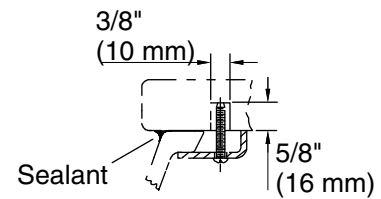

Features

- Oval basin with unglazed underside.
- Overflow drain.
- Fits standard 14" x 17" (356 x 432 mm) countertop cutout.

Material

- Vitreous china.

Installation

- Undermount.

Recommended Products/Accessories

Technical Information

All product dimensions are nominal.

Installation:	Under-mount
Bowl area:	Length: 17" (432 mm) Width: 14" (356 mm) With overflow: Yes Water depth: 4" (102 mm)
With overflow:	Yes
Drain hole:	1-3/4" (44 mm)
Template:	1151011-7, required, not included