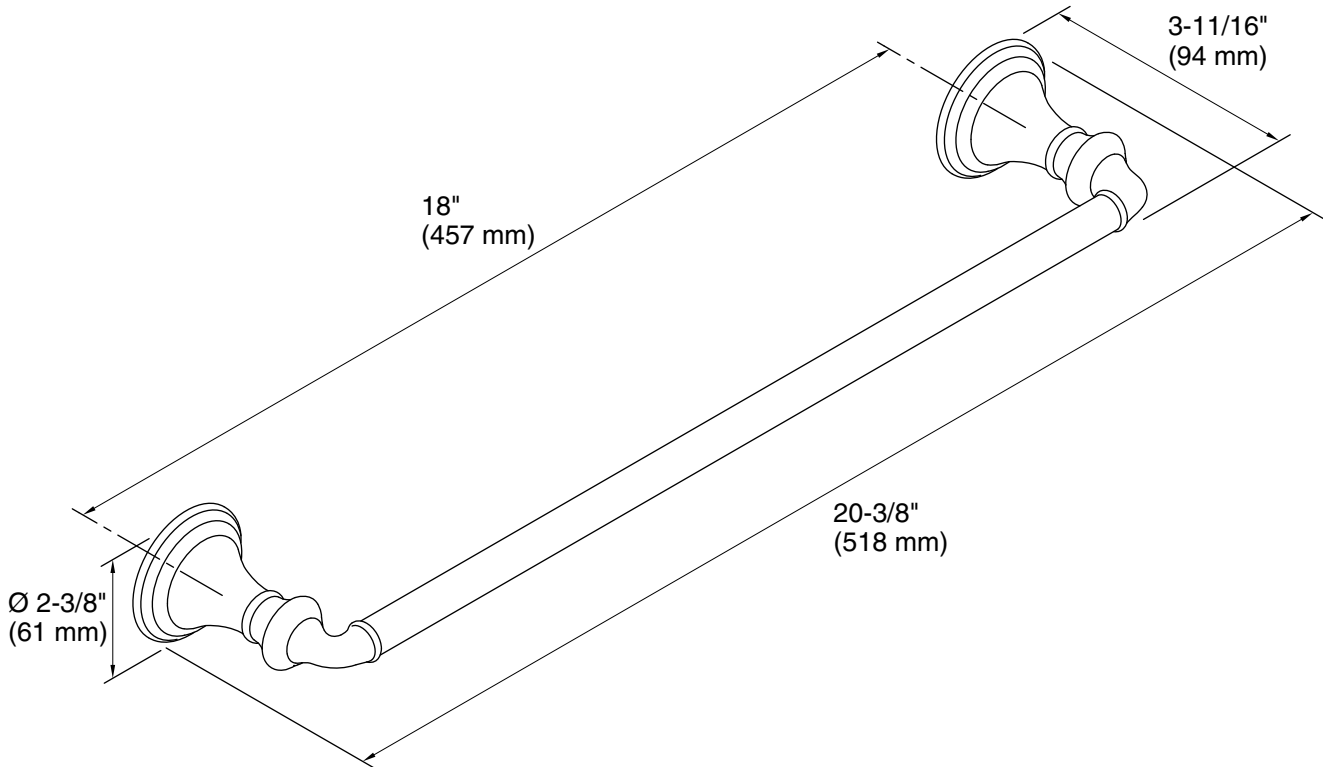

Technical Information

All product dimensions are nominal.

Installation Type: Wall-mount

Material: Metal

Notes

Install this product according to the installation guide.

CAUTION: Risk of personal injury. Do not install these products in any area where they are likely to be used inadvertently as a grab bar or support bar. These products are not designed or intended for use as a grab bar or support bar.