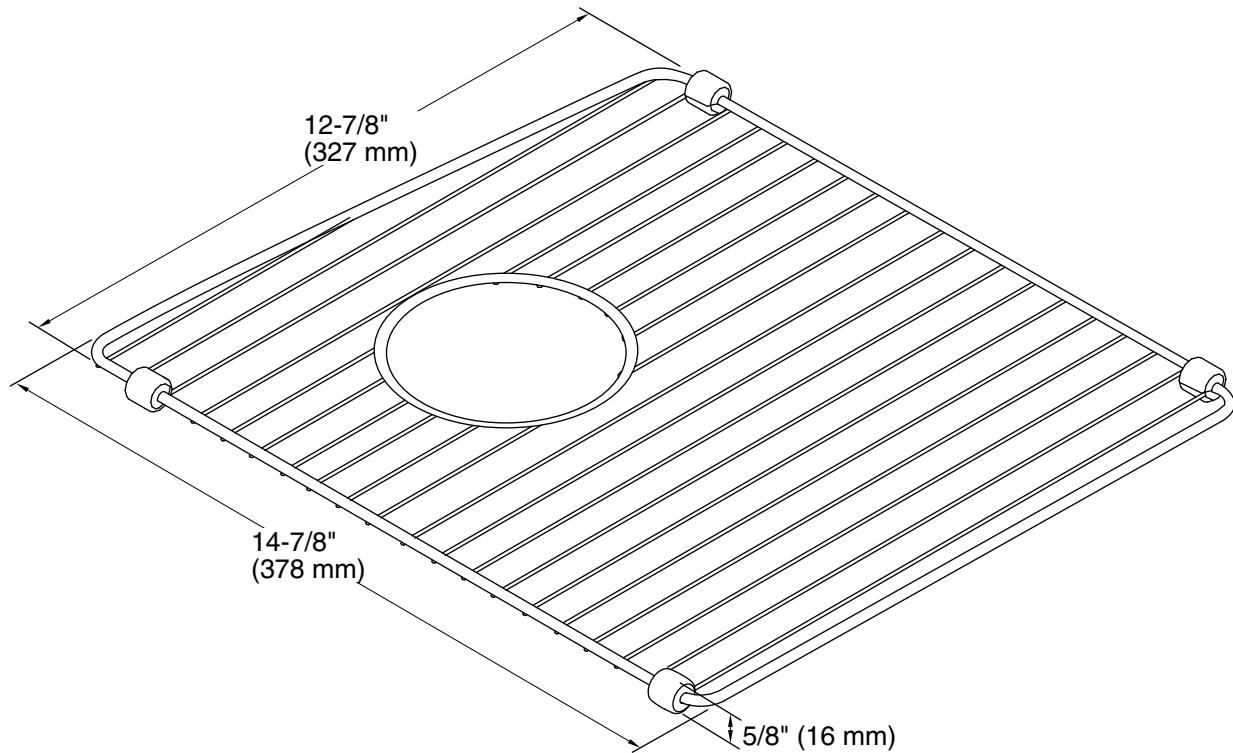

Technical Information

All product dimensions are nominal.

Material: Stainless Steel