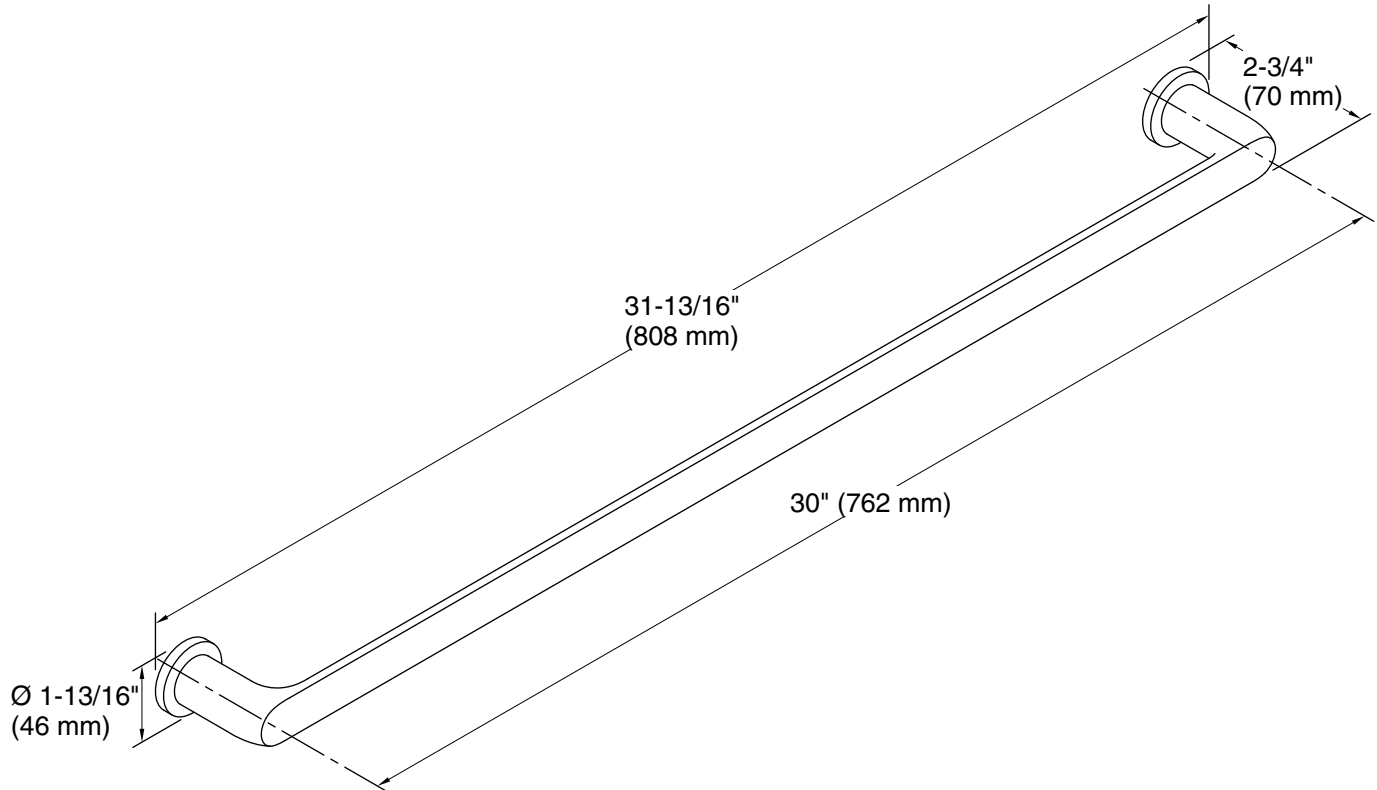

## Features

- 30" (762 mm) bar
- Coordinates with other products in the Avid collection

## Technical Information

All product dimensions are nominal.

Material: Zinc, Brass