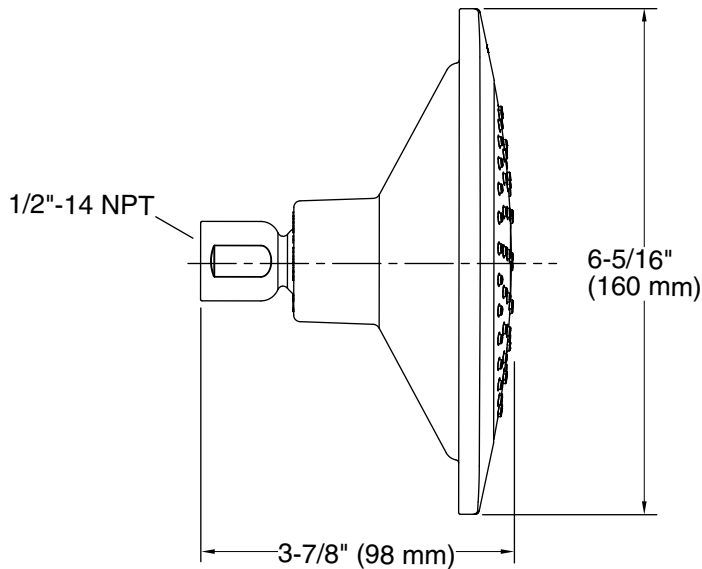

## Features

- Minimizes wasteful overspray and increases cleaning and hair-rinsing performance
- 48 nozzles deliver a more focused coverage of large water droplets
- MasterClean™ sprayface features an easy-to-clean surface that withstands mineral buildup
- 1/2" NPT connection
- 2.0 gpm (7.6 l/min) maximum flow rate
- Coordinates with Loure faucets, accessories, and showering components to complete your bathroom

## Installation

- Wall-mount
- Shower arm and flange sold separately

### Technical Information

All product dimensions are nominal.