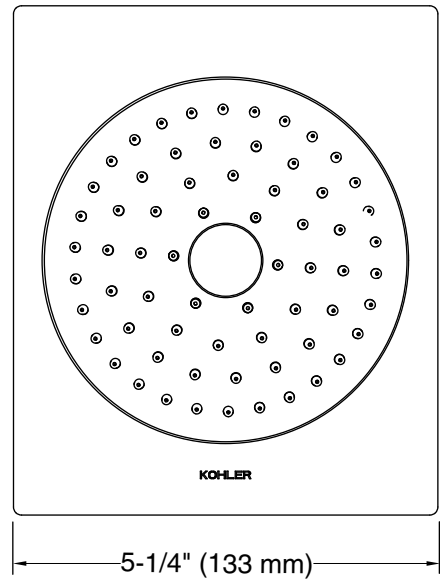

Technical Information

All product dimensions are nominal.

Showerhead/Body Spray:

Rated maximum flow: 2 gal/min (7.6 l/min)

flow:

Pressure: 80 psi (5.5 bar)

Notes

For use with automatic compensating valves rated at 1.7 gal/min (6.4 l/min) or less.

Install this product according to the installation guide.