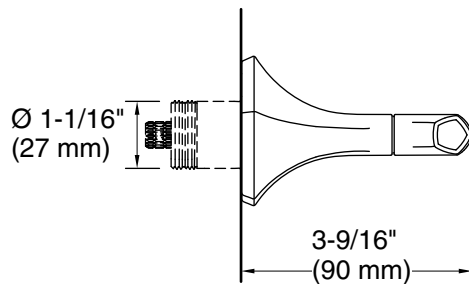

Technical Information

All product dimensions are nominal.

Faucet:

Flow rate: 1.2 gal/min (4.5 l/min)

Pressure: 60 psi (4.1 bar)

Drain included: No

Drain with overflow: No

Notes

ADA, OBC, CSA B651 compliant when installed to the specific requirements of these regulations.