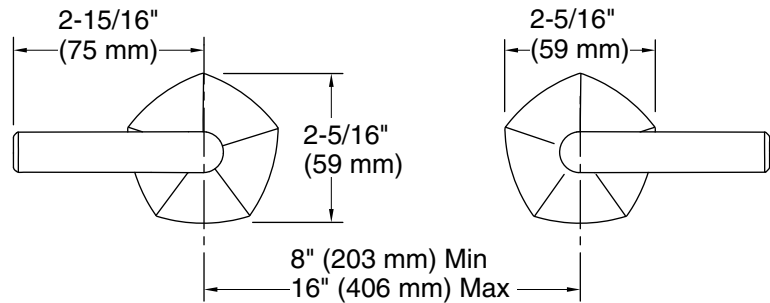

Technical Information

All product dimensions are nominal.

Faucet:

Flow rate: 1.2 gal/min (4.5 l/min)

Pressure: 60 psi (4.1 bar)

Drain included: No

Drain with overflow: No

Notes

ADA, OBC, CSA B651 compliant when installed to the specific requirements of these regulations.