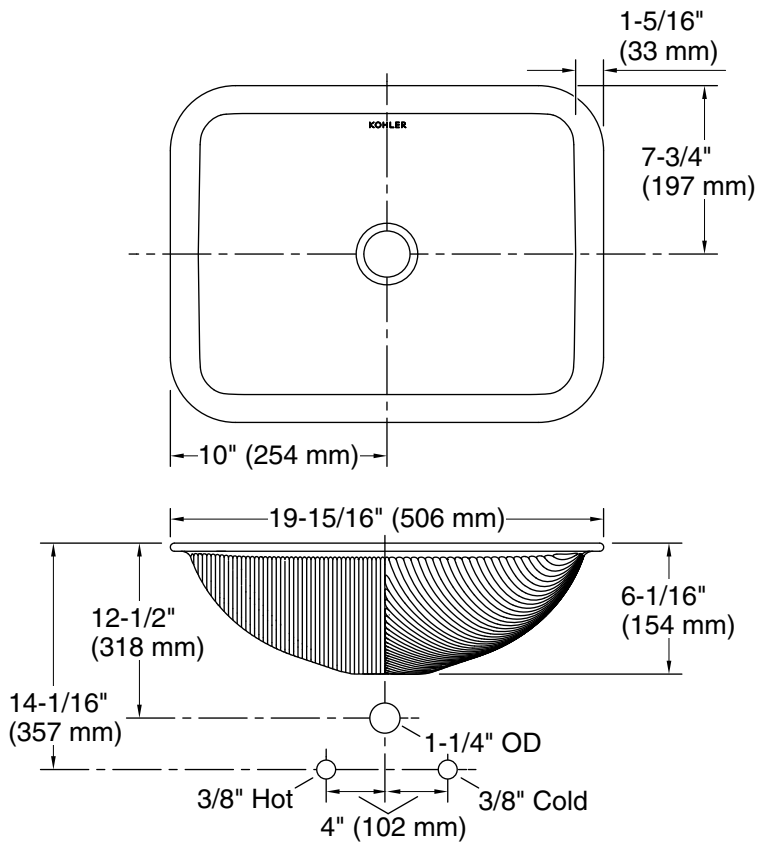

B11	Ice
-----	-----

Recommended ADA Installation

Technical Information

All product dimensions are nominal.

Bowl configuration: Single

Min. base cabinet width: 13" (330 mm)

Bowl area (Only): Length: 17-3/8" (441 mm)
 Width: 13" (330 mm)
 Bowl depth: 5-5/16" (135 mm)
 Water depth: 5-5/16" (135 mm)

With overflow: No

Drain hole: 1-11/16" (43 mm)

Template: Undermount, 1281904-7, required, included

Notes

Install this product according to the installation instructions.

ADA compliant when installed to the specific requirements of these regulations.