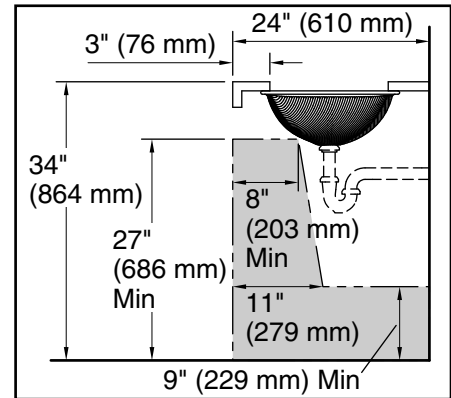

B11	Ice
-----	-----

Recommended ADA Installation

Technical Information

All product dimensions are nominal.

Bowl configuration: Single

Min. base cabinet width: 13" (330 mm)

Bowl area (Only): Length: 17-3/8" (441 mm)
 Width: 13" (330 mm)
 Bowl depth: 5-5/16" (135 mm)
 Water depth: 5-5/16" (135 mm)