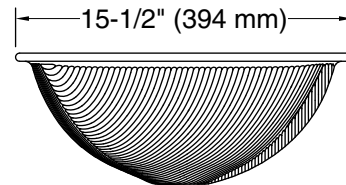

B11	Ice
-----	-----

Recommended ADA Installation

Technical Information

All product dimensions are nominal.

Bowl configuration: Single

Min. base cabinet width: 13" (330 mm)

Bowl area (Only): Length: 17-3/8" (441 mm)
 Width: 13" (330 mm)
 Bowl depth: 5-5/16" (135 mm)
 Water depth: 5-5/16" (135 mm)