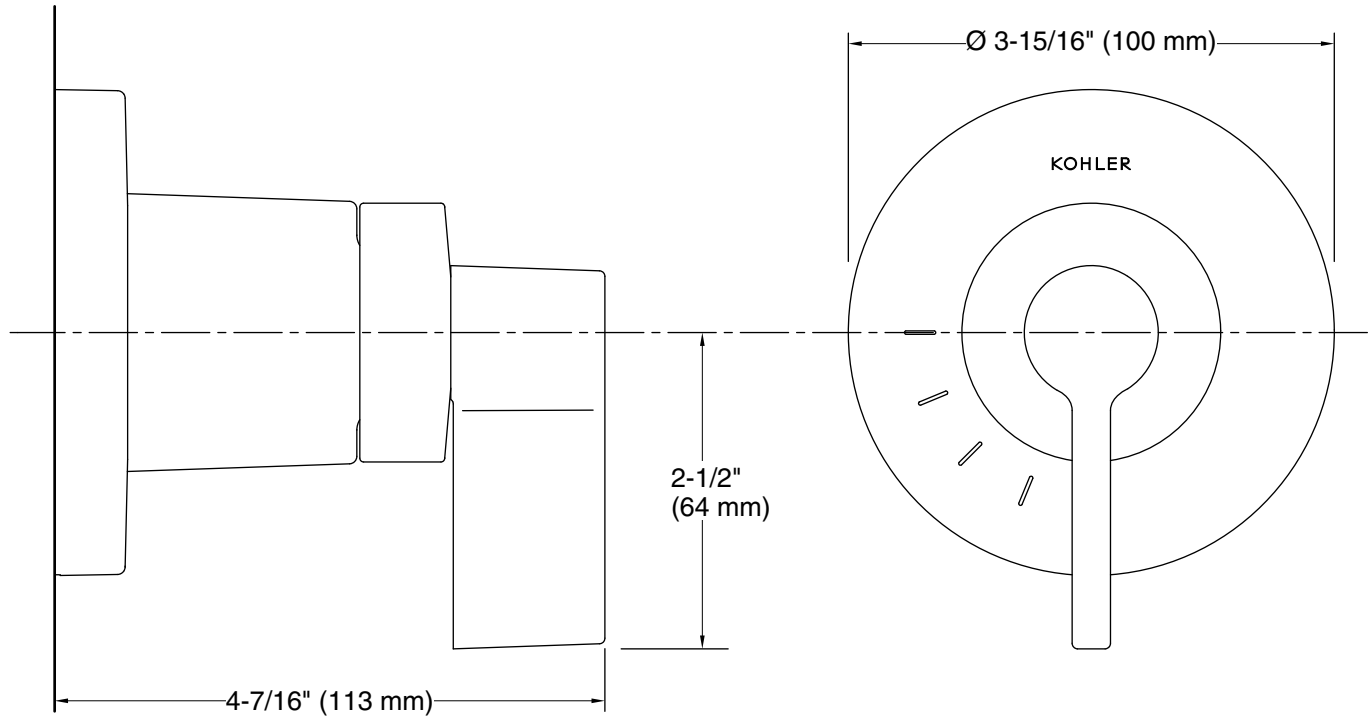

Technical Information

All product dimensions are nominal.

Drain included: No

Notes

Install this product according to the installation instructions.

ADA, OBC, CSA B651 compliant when installed to the specific requirements of these regulations.