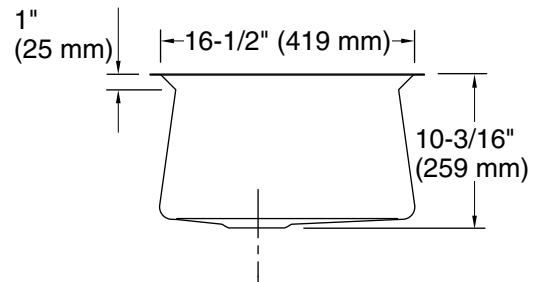

8 Degree™

33" undermount double-bowl kitchen sink
K-3672

Features

- 36" minimum base cabinet width
- Large/medium bowls
- 9-3/4" depth provides generous workspace
- Includes installation hardware, wineglass rack, and two bottom sink racks

See website for detailed warranty information.

Technical Information

All product dimensions are nominal.

Bowl configuration: Off-set Large/small

Installation: Undermount

Min. base cabinet width: 36" (914 mm)

Bowl area (Left):
Length: 16-3/8" (416 mm)
Width: 16-1/2" (419 mm)
Bowl depth: 9-3/4" (248 mm)
Water depth: 9-3/4" (248 mm)

Bowl area (Right):
Length: 12-1/8" (308 mm)
Width: 16-1/2" (419 mm)
Bowl depth: 9-3/4" (248 mm)
Water depth: 9-3/4" (248 mm)

Drain hole: 3-5/8" (92 mm)

Template: 1093327-7, required, included

Notes

Install this product according to the installation instructions.