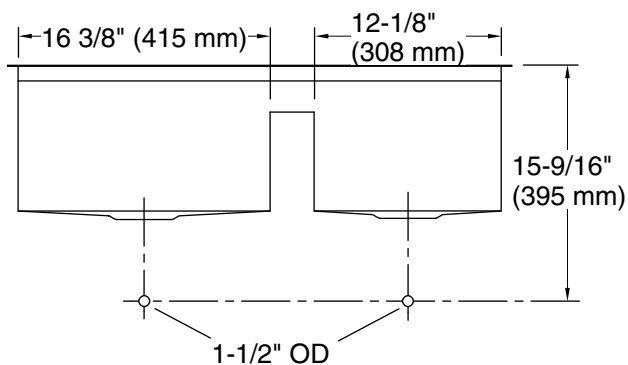

8 Degree™

33" undermount double-bowl kitchen sink
K-3672

Features

- 36" minimum base cabinet width
- Large/medium bowls
- 9-3/4" depth provides generous workspace
- Includes installation hardware, wineglass rack, and two bottom sink racks

See website for detailed warranty information.

Technical Information

All product dimensions are nominal.

Bowl configuration: Off-set Large/small

Installation: Undermount

Min. base cabinet width: 36" (914 mm)

Bowl area (Left):
Length: 16-3/8" (416 mm)
Width: 16-1/2" (419 mm)
Bowl depth: 9-3/4" (248 mm)
Water depth: 9-3/4" (248 mm)

Bowl area (Right):
Length: 12-1/8" (308 mm)
Width: 16-1/2" (419 mm)
Bowl depth: 9-3/4" (248 mm)
Water depth: 9-3/4" (248 mm)

Drain hole: 3-5/8" (92 mm)

Template: 1093327-7, required, included

Notes

Install this product according to the installation instructions.