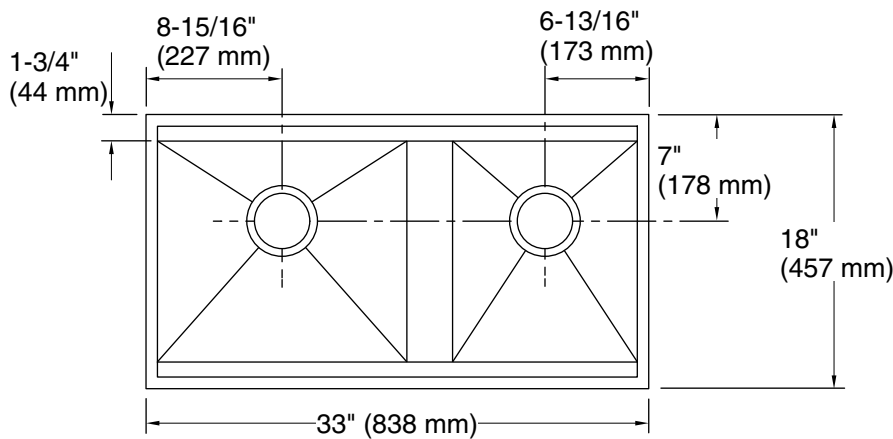

8 Degree™

33" undermount double-bowl kitchen sink
K-3672

Features

- 36" minimum base cabinet width
- Large/medium bowls
- 9-3/4" depth provides generous workspace
- Includes installation hardware, wineglass rack, and two bottom sink racks

See website for detailed warranty information.

Technical Information

All product dimensions are nominal.

Bowl configuration: Off-set Large/small

Installation: Undermount

Min. base cabinet width: 36" (914 mm)

Bowl area (Left):
Length: 16-3/8" (416 mm)
Width: 16-1/2" (419 mm)
Bowl depth: 9-3/4" (248 mm)
Water depth: 9-3/4" (248 mm)

Bowl area (Right):
Length: 12-1/8" (308 mm)
Width: 16-1/2" (419 mm)
Bowl depth: 9-3/4" (248 mm)
Water depth: 9-3/4" (248 mm)

Drain hole: 3-5/8" (92 mm)

Template: 1093327-7, required, included

Notes

Install this product according to the installation instructions.