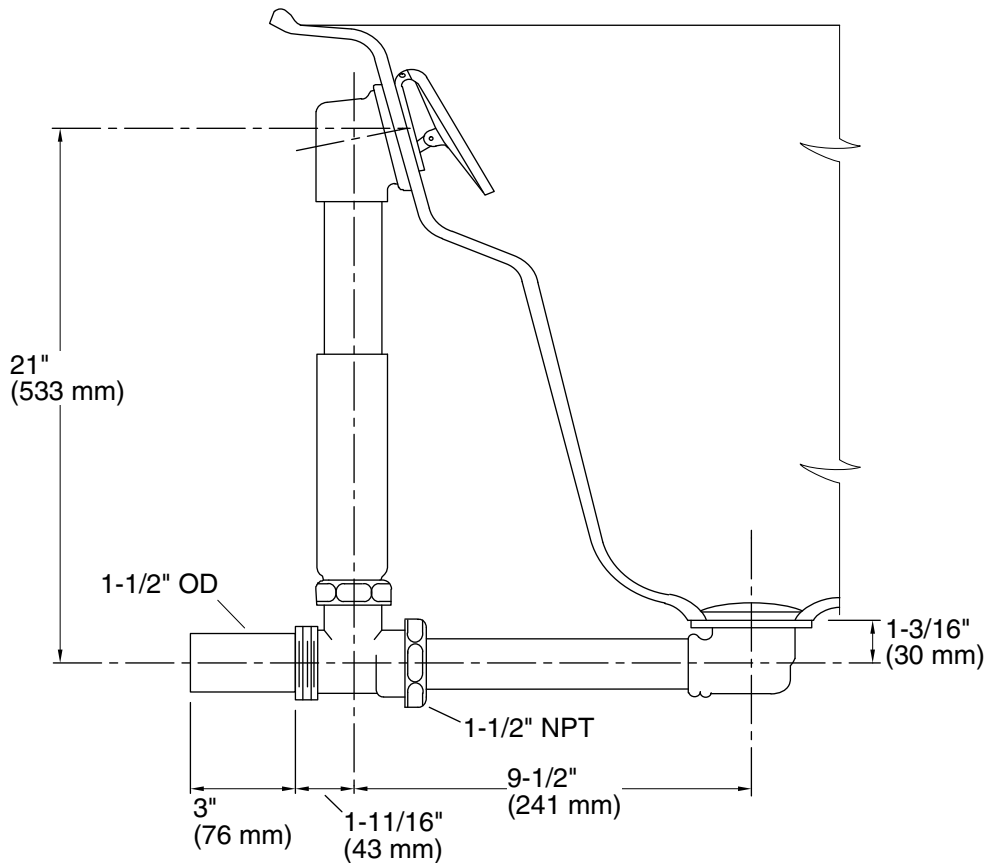

Features

- 17-gauge brass construction
- Brass tailpiece
- 1-1/2" (38 mm) NPT connection
- Supports both above- and through-the-floor installations
- For use with most Tea-for-Two™ 66" x 36" whirlpools with spa/massage enhanced package

Technical Information

All product dimensions are nominal.

Notes

Install this product according to the installation guide.

ADA compliant when installed to the specific requirements of these regulations.