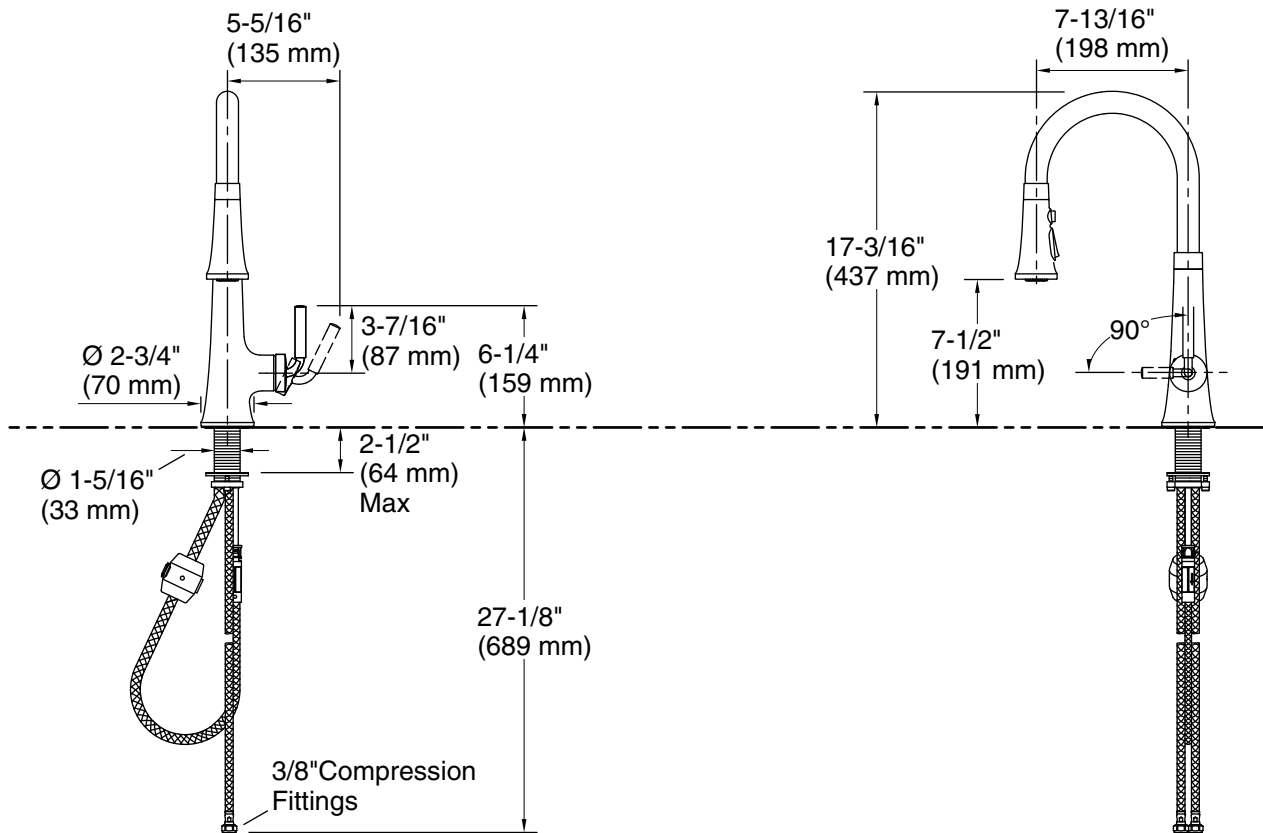

Adapters, Rough-in and Extension Kits

1327990 Range: 2-1/2" (64 mm) - 4-5/8" (117 mm)

Recommended Products/Accessories

K-77685 Single-Cartridge Water Filtration System
 K-77686 Double-Cartridge Water Filtration System
 K-77687 single replacement filter cartridge
 K-77688 Replacement Filter Cartridges, Two-Pack

Optional Products/Accessories

K-24461 Three-hole kitchen faucet escutcheon

ADA **CSA B651**

Codes/Standards

ASME A112.18.1/CSA B125.1
 NSF/ANSI/CAN 61
 NSF/ANSI/CAN 372
 All applicable US Federal and State material regulations
 DOE - Energy Policy Act 1992
 California Energy Commission (CEC)
 ADA
 ICC/ANSI A117.1
 CSA B651

Technical Information

All product dimensions are nominal.

Spout:

Spout reach: 7-3/4" (198 mm)

Notes

Install this product according to the installation instructions.

ADA complaint for faucet handles only.

ADA, CSA B651 compliant when installed to the specific requirements of these regulations.