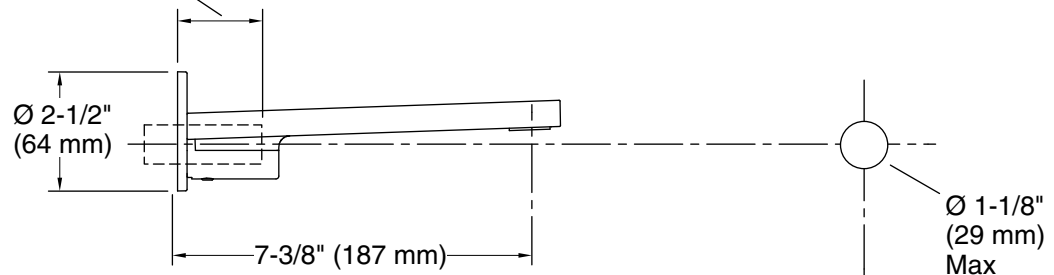

### Available Colors/Finishes

*Color tiles intended for reference only.*

Color	Code	Description
	CP	Polished Chrome
	BL	Matte Black
	2MB	Vibrant™ Brushed Moderne Brass
	TT	Vibrant Titanium

Slip-Fit Spout:  
Extend 5/8" OD tube 1-1/2"  
(38 mm) from finished wall.  
Threaded Spout:  
Extend 1/2" NPT pipe 1-1/2"  
(38 mm) from finished wall.

### Technical Information

All product dimensions are nominal.