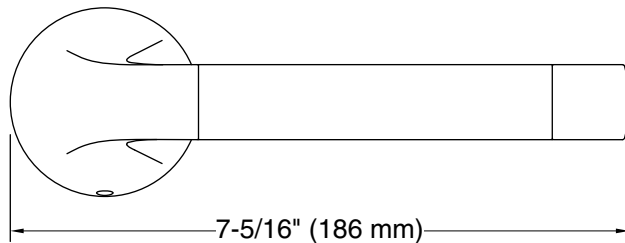

Color	Code	Description
	CP	Polished Chrome
	BN	Vibrant® Brushed Nickel
	BL	Matte Black
	2MB	Vibrant® Brushed Moderne Brass

Technical Information

All product dimensions are nominal.

Installation Type: Wall-mount