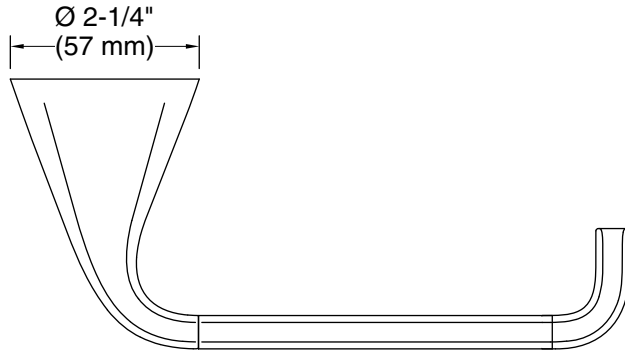

Color	Code	Description
	CP	Polished Chrome
	BN	Vibrant® Brushed Nickel
	BL	Matte Black
	2MB	Vibrant® Brushed Moderne Brass

Technical Information

All product dimensions are nominal.

Installation Type: Wall-mount