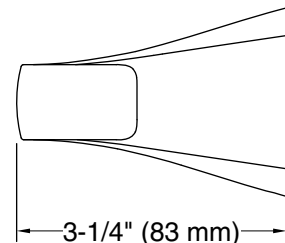

Color	Code	Description
	CP	Polished Chrome
	BN	Vibrant® Brushed Nickel
	BL	Matte Black
	2MB	Vibrant® Brushed Moderne Brass

Technical Information

All product dimensions are nominal.

Installation Type: Wall-mount